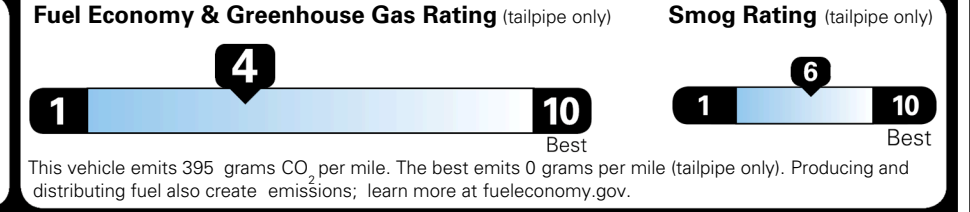

Actual results will vary for many reasons, including driving conditions and how you drive and maintain your vehicle. The average new vehicle gets 29 MPG and costs $8,000 to fuel over 5 years. Cost estimates are based on 15,000 miles per year at $ 3.10 per gallon. MPGe is miles per gasoline gallon equivalent. Vehicle emissions are a significant cause of climate change and smog.

fueleconomy.gov

Calculate personalized estimates and compare vehicles

GOVERNMENT 5-STAR SAFETY RATINGS

Overall Vehicle Score	Not Rated	
Based on the combined rating of frontal, side and rollover. Should ONLY be compared to other vehicles of similar size and weight.		
Frontal Crash	Driver	Not Rated
	Passenger	Not Rated
Based on the risk of injury in a frontal impact. Should ONLY be compared to other vehicles of similar size and weight.		
Side Crash	Front seat	Not Rated
	Rear seat	Not Rated
Star ratings based on the risk of injury in a side impact.		
Rollover	Not Rated	
Star ratings based on the risk of rollover in a single-vehicle crash.		

Star ratings range from 1 to 5 stars (★★★★★) with 5 being the highest.
Source: National Highway Traffic Safety Administration (NHTSA).
www.safercar.gov or 1-888-327-4236

Manufacturer's suggested retail price includes Manufacturer's recommended pre-delivery service. License and title fees, state and local taxes and other dealer installed options and accessories are not included in the manufacturer's suggested retail price.

PARTS CONTENT INFORMATION

FOR VEHICLES IN THIS CAR LINE U.S./CANADIAN PARTS CONTENT: 50 %

MAJOR SOURCES OF FOREIGN PARTS: KOREA: 35%

NOTE: PARTS CONTENT DOES NOT INCLUDE FINAL ASSEMBLY, DISTRIBUTION, OR OTHER NON-PARTS COSTS.

FOR THIS VEHICLE FINAL ASSEMBLY POINT: WEST POINT, GA, USA

COUNTRY OF ORIGIN ENGINE (MOTOR): KOREA
TRANSMISSION: USA