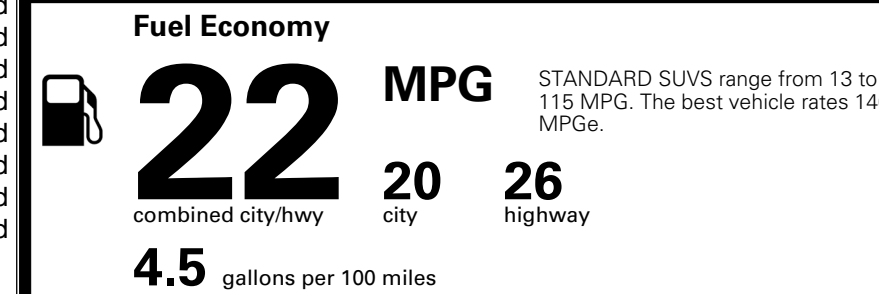

WARRANTY

10 Year/100,000 Mile Limited Powertrain Warranty
5 Year/60,000 Mile Limited Basic Warranty
5 Year/60,000 Mile Roadside Assistance

*Additional terms and conditions apply.

**Kia Connect may be currently unavailable for some Model Year 2022 and newer vehicles sold or purchased in Massachusetts; please see owners.kia.com for more information.

NOTE: When you purchase this vehicle, Kia America, Inc. collects personal information you provide to the dealership. For information on our collection and use of personal information and your rights, please see our Privacy Policy on www.kia.com.

MANUFACTURER'S SUGGESTED RETAIL PRICE ▶

$ 42,090.00

COMPARE S FWD FEATURES

Added to/in place of standard LX FWD features

- 20" Alloy Wheels
- Power Sunroof
- Smart Power Liftgate
- Roof Rails
- Power Driver's Seat
- Heated Front Seats
- 2nd Row Captain's Chairs (2 Seats)

ADDITIONAL INSTALLED EQUIPMENT: (In addition to or in place of standard features)

- Carpeted Floor Mats
- Cargo Net
- Wheel Locks

Included
Included
Included
Included
Included
Included
Included

$250.00
$65.00
$80.00

MSRP INCLUDING OPTIONS

$ 42,485.00

INLAND FREIGHT AND HANDLING

$ 1,545.00

TOTAL MANUFACTURER'S SUGGESTED RETAIL PRICE ▶

$ 44,030.00

TOTAL ADDITIONAL WEIGHT: 9.9

EPA DOT Fuel Economy and Environment

Gasoline Vehicle

You spend $2,500 more in fuel costs over 5 years
compared to the average new vehicle.

Annual fuel cost $2,100