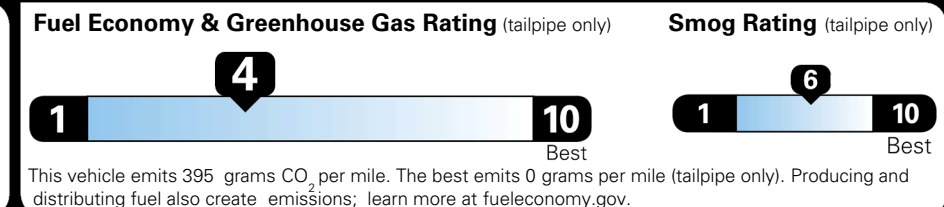

EPA DOT Fuel Economy and Environment

Gasoline Vehicle

You spend
\$2,500
 more in fuel costs
 over 5 years
 compared to the
 average new vehicle.

Annual fuel cost
\$2,100

Actual results will vary for many reasons, including driving conditions and how you drive and maintain your vehicle. The average new vehicle gets 29 MPG and costs \$8,000 to fuel over 5 years. Cost estimates are based on 15,000 miles per year at \$ 3.10 per gallon. MPGe is miles per gasoline gallon equivalent. Vehicle emissions are a significant cause of climate change and smog.