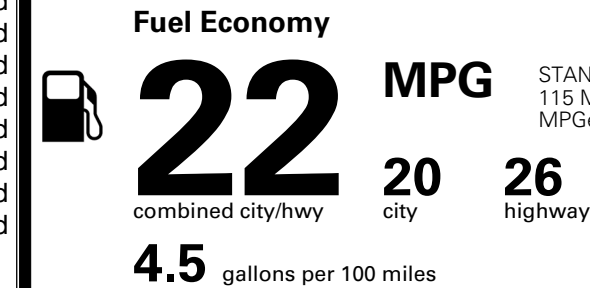

MSRP INCLUDING OPTIONS

\$ 42,965.00

INLAND FREIGHT AND HANDLING

\$ 1,545.00

TOTAL MANUFACTURER'S SUGGESTED RETAIL PRICE ▶

\$ 44,510.00

TOTAL ADDITIONAL WEIGHT: 7.2

EPA DOT Fuel Economy and Environment

Gasoline Vehicle

You spend
\$2,500
 more in fuel costs
 over 5 years
 compared to the
 average new vehicle.

Annual fuel cost
\$2,100

Actual results will vary for many reasons, including driving conditions and how you drive and maintain your vehicle. The average new vehicle gets 29 MPG and costs \$8,000 to fuel over 5 years. Cost estimates are based on 15,000 miles per year at \$ 3.10 per gallon. MPGe is miles per gasoline gallon equivalent. Vehicle emissions are a significant cause of climate change and smog.