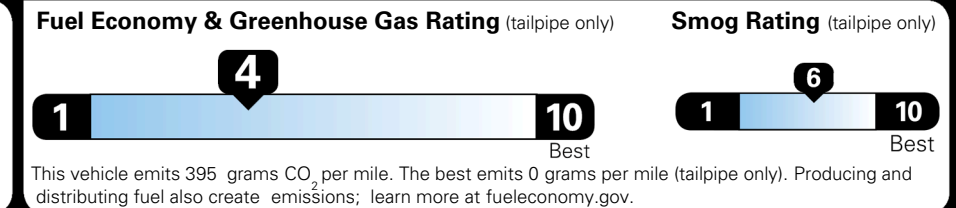

You spend
$2,500
more in fuel costs
over 5 years
compared to the
average new vehicle.

Annual fuel cost
$2,100