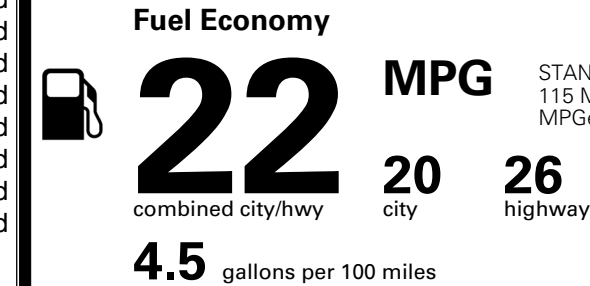

EPA DOT Fuel Economy and Environment

Gasoline Vehicle

STANDARD SUVS range from 13 to 115 MPG. The best vehicle rates 146 MPGe.

You spend
$2,500
more in fuel costs
over 5 years
compared to the
average new vehicle.

Annual fuel cost
$2,100

Fuel Economy & Greenhouse Gas Rating (tailpipe only) Smog Rating (tailpipe only)