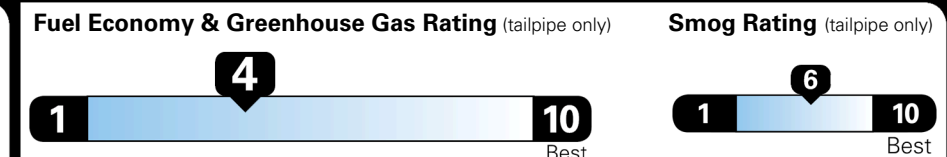

EPA DOT Fuel Economy and Environment

Gasoline Vehicle

You spend **\$2,500** more in fuel costs over 5 years compared to the average new vehicle.

Annual fuel cost **\$2,100**

This vehicle emits 395 grams CO₂ per mile. The best emits 0 grams per mile (tailpipe only). Producing and distributing fuel also create emissions; learn more at fueleconomy.gov.