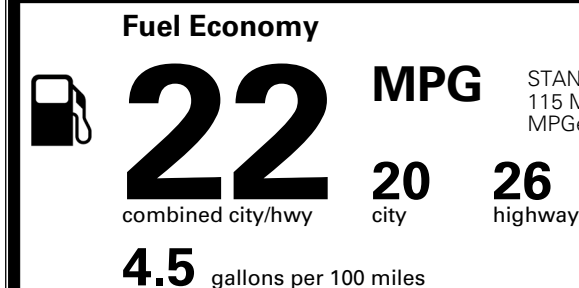

EPA DOT Fuel Economy and Environment

Gasoline Vehicle