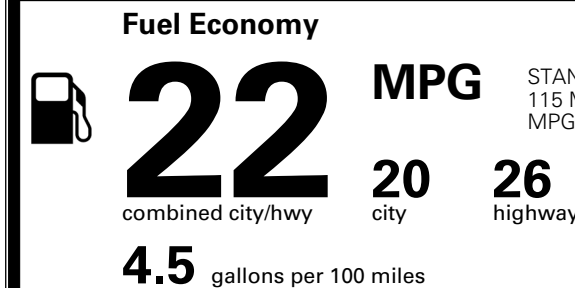

EPA DOT Fuel Economy and Environment

Gasoline Vehicle