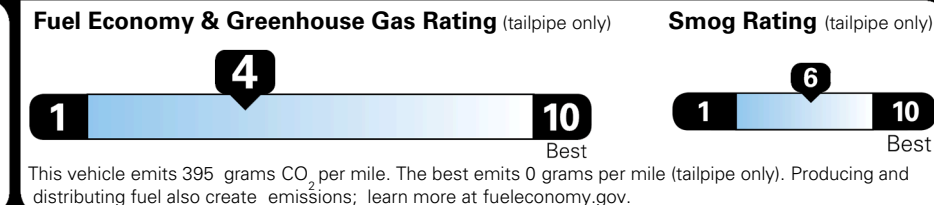

EPA DOT Fuel Economy and Environment

Gasoline Vehicle

You spend
\$2,500
 more in fuel costs
 over 5 years
 compared to the
 average new vehicle.

Annual fuel cost
\$2,100

Actual results will vary for many reasons, including driving conditions and how you drive and maintain your vehicle. The average new vehicle gets 29 MPG and costs \$8,000 to fuel over 5 years. Cost estimates are based on 15,000 miles per year at \$ 3.10 per gallon. MPGe is miles per gasoline gallon equivalent. Vehicle emissions are a significant cause of climate change and smog.