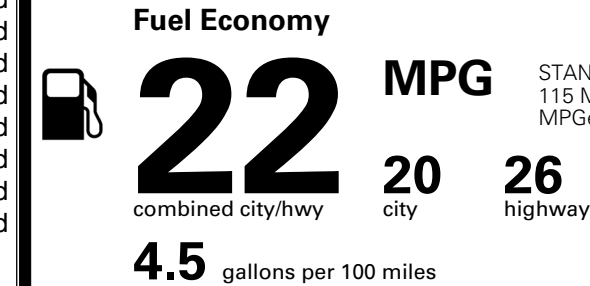

EPA DOT Fuel Economy and Environment

Gasoline Vehicle

STANDARD SUVs range from 12 to 115 MPG. The best vehicle rates 146 MPGe.

You spend
$2,750
more in fuel costs
over 5 years
compared to the
average new vehicle.

Annual fuel cost
$2,250

Fuel Economy & Greenhouse Gas Rating (tailpipe only) Smog Rating (tailpipe only)