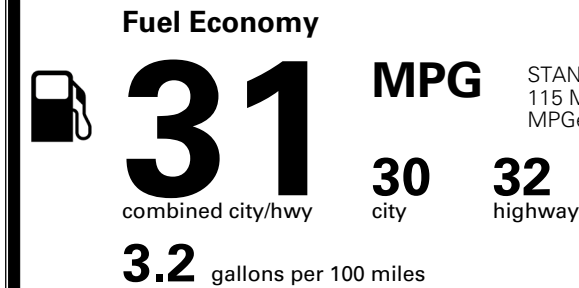

TOTAL MANUFACTURER'S SUGGESTED RETAIL PRICE ▶ \$ 56,435.00

TOTAL ADDITIONAL WEIGHT: 8.9

EPA DOT Fuel Economy and Environment

Gasoline Vehicle

STANDARD SUVs range from 13 to 115 MPG. The best vehicle rates 146 MPGe.