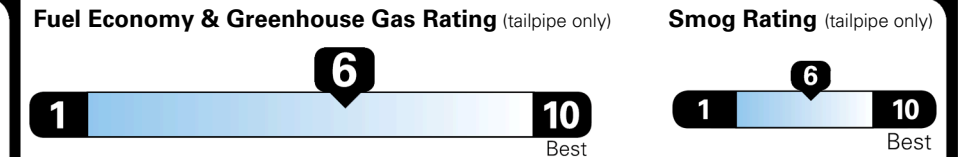

This vehicle emits 281 grams CO₂ per mile. The best emits 0 grams per mile (tailpipe only). Producing and distributing fuel also create emissions; learn more at fueleconomy.gov.

Actual results will vary for many reasons, including driving conditions and how you drive and maintain your vehicle. The average new vehicle gets 29 MPG and costs $8,000 to fuel over 5 years. Cost estimates are based on 15,000 miles per year at $ 3.10 per gallon. MPGe is miles per gasoline gallon equivalent. Vehicle emissions are a significant cause of climate change and smog.

fueleconomy.gov

Calculate personalized estimates and compare vehicles

GOVERNMENT 5-STAR SAFETY RATINGS

Overall Vehicle Score Not Rated

Based on the combined rating of frontal, side and rollover. Should ONLY be compared to other vehicles of similar size and weight.

Frontal Driver Not Rated

Crash Passenger Not Rated

Based on the risk of injury in a frontal impact. Should ONLY be compared to other vehicles of similar size and weight.

Side Front seat Not Rated

Crash Rear seat Not Rated

Star ratings based on the risk of injury in a side impact.

Rollover Not Rated

Star ratings based on the risk of rollover in a single-vehicle crash.

Star ratings range from 1 to 5 stars (★★★★★) with 5 being the highest.

Source: National Highway Traffic Safety Administration (NHTSA).

www.safercar.gov or 1-888-327-4236

Manufacturer's suggested retail price includes Manufacturer's recommended pre-delivery service. License and title fees, state and local taxes and other dealer installed options and accessories are not included in the manufacturer's suggested retail price.

PARTS CONTENT INFORMATION

FOR VEHICLES IN THIS CAR LINE U.S./CANADIAN PARTS CONTENT: 45 %

MAJOR SOURCES OF FOREIGN PARTS: KOREA: 40%

NOTE: PARTS CONTENT DOES NOT INCLUDE FINAL ASSEMBLY, DISTRIBUTION, OR OTHER NON-PARTS COSTS.

FOR THIS VEHICLE FINAL ASSEMBLY POINT: WEST POINT, GA, USA

COUNTRY OF ORIGIN

ENGINE (MOTOR): KOREA

TRANSMISSION: MEXICO