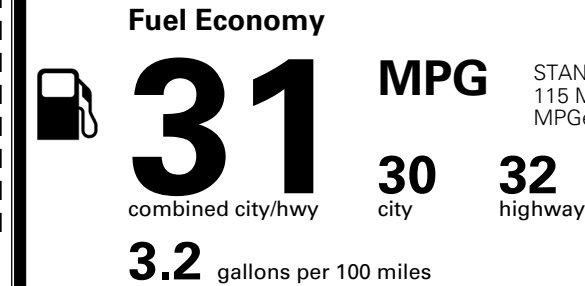

\$995.00
 \$625.00
 \$250.00
 \$65.00
 \$80.00

MSRP INCLUDING OPTIONS

\$ 56,505.00

INLAND FREIGHT AND HANDLING

\$ 1,545.00

TOTAL MANUFACTURER'S SUGGESTED RETAIL PRICE ▶

\$ 58,050.00

TOTAL ADDITIONAL WEIGHT: 9.0

EPA DOT Fuel Economy and Environment

Gasoline Vehicle

STANDARD SUVS range from 13 to 115 MPG. The best vehicle rates 146 MPGe.

You save \$500
 in fuel costs over 5 years compared to the average new vehicle.