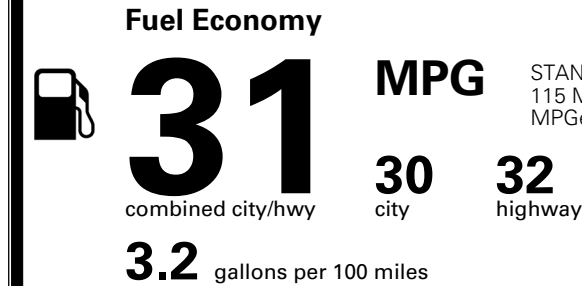

## EPA DOT Fuel Economy and Environment

Gasoline Vehicle

STANDARD SUVs range from 13 to 115 MPG. The best vehicle rates 146 MPGe.

**You save \$500**  
 in fuel costs over 5 years compared to the average new vehicle.