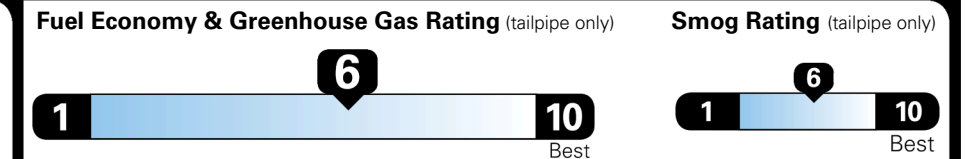

This vehicle emits 281 grams CO₂ per mile. The best emits 0 grams per mile (tailpipe only). Producing and distributing fuel also create emissions; learn more at fueleconomy.gov.

Actual results will vary for many reasons, including driving conditions and how you drive and maintain your vehicle. The average new vehicle gets 29 MPG and costs $8,000 to fuel over 5 years. Cost estimates are based on 15,000 miles per year at $ 3.10 per gallon. MPGe is miles per gasoline gallon equivalent. Vehicle emissions are a significant cause of climate change and smog.

fueleconomy.gov

Calculate personalized estimates and compare vehicles

GOVERNMENT 5-STAR SAFETY RATINGS

Overall Vehicle Score Not Rated

Based on the combined rating of frontal, side and rollover. Should ONLY be compared to other vehicles of similar size and weight.

Frontal Driver Not Rated

Crash Passenger Not Rated

Based on the risk of injury in a frontal impact. Should ONLY be compared to other vehicles of similar size and weight.

Side Front seat Not Rated

Crash Rear seat Not Rated

Star ratings based on the risk of injury in a side impact.

Rollover Not Rated

Star ratings based on the risk of rollover in a single-vehicle crash.

Star ratings range from 1 to 5 stars (★★★★★) with 5 being the highest.

Source: National Highway Traffic Safety Administration (NHTSA).

www.safercar.gov or 1-888-327-4236

Manufacturer's suggested retail price includes Manufacturer's recommended pre-delivery service. License and title fees, state and local taxes and other dealer installed options and accessories are not included in the manufacturer's suggested retail price.

PARTS CONTENT INFORMATION

FOR VEHICLES IN THIS CAR LINE U.S./CANADIAN PARTS CONTENT: 45 %

MAJOR SOURCES OF FOREIGN PARTS: KOREA: 40%

NOTE: PARTS CONTENT DOES NOT INCLUDE FINAL ASSEMBLY, DISTRIBUTION, OR OTHER NON-PARTS COSTS.

FOR THIS VEHICLE FINAL ASSEMBLY POINT: WEST POINT, GA, USA

COUNTRY OF ORIGIN

ENGINE (MOTOR): KOREA

TRANSMISSION: MEXICO