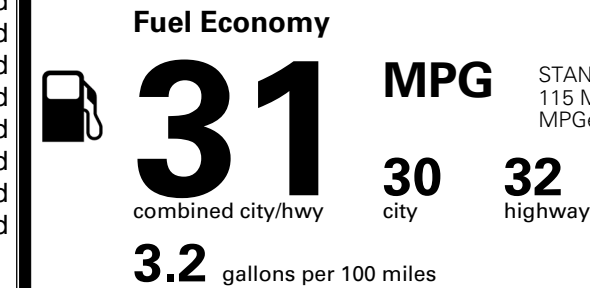

TOTAL MANUFACTURER'S SUGGESTED RETAIL PRICE ▶ \$ 56,435.00

TOTAL ADDITIONAL WEIGHT: 8.9

EPA DOT Fuel Economy and Environment

Gasoline Vehicle

STANDARD SUVs range from 13 to 115 MPG. The best vehicle rates 146 MPGe.