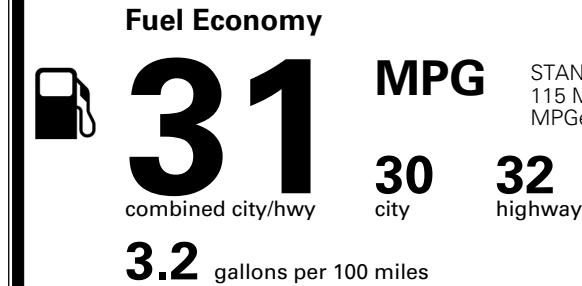

\$ 56,850.00

EPA DOT Fuel Economy and Environment

Gasoline Vehicle

You save \$500
 in fuel costs over 5 years compared to the average new vehicle.

Annual fuel cost \$1,500

This vehicle emits 281 grams CO₂ per mile. The best emits 0 grams per mile (tailpipe only). Producing and distributing fuel also create emissions; learn more at fueleconomy.gov.