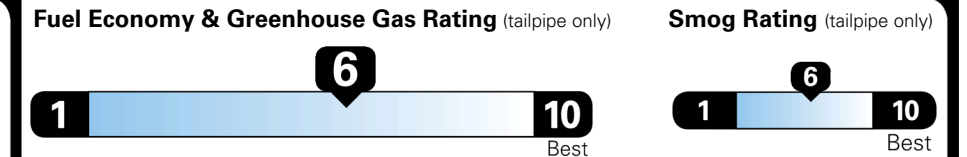

\$ 56,850.00

EPA DOT Fuel Economy and Environment

Gasoline Vehicle

You save \$500
 in fuel costs over 5 years compared to the average new vehicle.

Annual fuel cost \$1,500

This vehicle emits 281 grams CO₂ per mile. The best emits 0 grams per mile (tailpipe only). Producing and distributing fuel also create emissions; learn more at fueleconomy.gov.