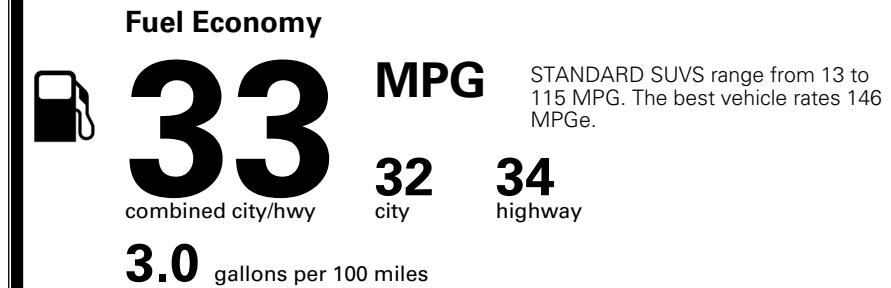

MSRP INCLUDING OPTIONS \$ 53,170.00

INLAND FREIGHT AND HANDLING \$ 1,545.00

TOTAL MANUFACTURER'S SUGGESTED RETAIL PRICE ▶ \$ 54,715.00

TOTAL ADDITIONAL WEIGHT: 11.4

EPA DOT Fuel Economy and Environment

Gasoline Vehicle