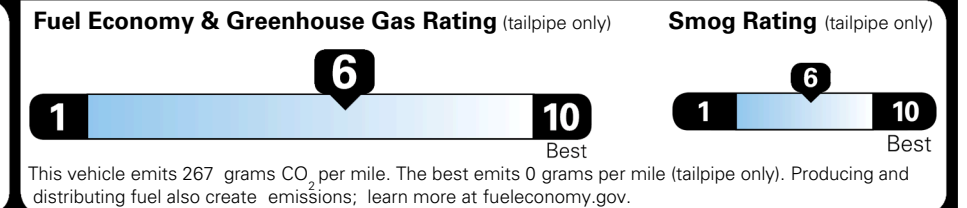

Actual results will vary for many reasons, including driving conditions and how you drive and maintain your vehicle. The average new vehicle gets 29 MPG and costs $8,000 to fuel over 5 years. Cost estimates are based on 15,000 miles per year at $ 3.10 per gallon. MPGe is miles per gasoline gallon equivalent. Vehicle emissions are a significant cause of climate change and smog.

fueleconomy.gov

Calculate personalized estimates and compare vehicles

GOVERNMENT 5-STAR SAFETY RATINGS

Overall Vehicle Score	Not Rated	
Based on the combined rating of frontal, side and rollover. Should ONLY be compared to other vehicles of similar size and weight.		
Frontal	Driver	Not Rated
Crash	Passenger	Not Rated
Based on the risk of injury in a frontal impact. Should ONLY be compared to other vehicles of similar size and weight.		
Side	Front seat	Not Rated
Crash	Rear seat	Not Rated
Star ratings based on the risk of injury in a side impact.		
Rollover	Not Rated	
Star ratings based on the risk of rollover in a single-vehicle crash.		

Star ratings range from 1 to 5 stars (★★★★★) with 5 being the highest.
Source: National Highway Traffic Safety Administration (NHTSA).
www.safercar.gov or 1-888-327-4236

Manufacturer's suggested retail price includes Manufacturer's recommended pre-delivery service. License and title fees, state and local taxes and other dealer installed options and accessories are not included in the manufacturer's suggested retail price.

PARTS CONTENT INFORMATION

FOR VEHICLES IN THIS CAR LINE U.S./CANADIAN PARTS CONTENT: 45 %

MAJOR SOURCES OF FOREIGN PARTS: KOREA: 40%

NOTE: PARTS CONTENT DOES NOT INCLUDE FINAL ASSEMBLY, DISTRIBUTION, OR OTHER NON-PARTS COSTS.

FOR THIS VEHICLE FINAL ASSEMBLY POINT: WEST POINT, GA, USA

COUNTRY OF ORIGIN ENGINE (MOTOR): KOREA
TRANSMISSION: MEXICO