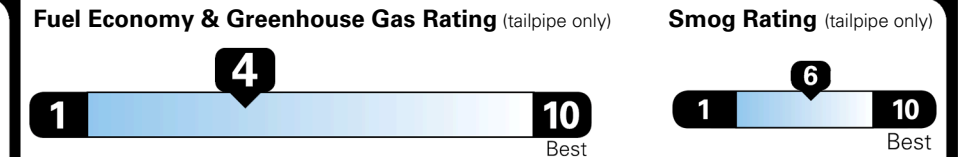

This vehicle emits 429 grams CO₂ per mile. The best emits 0 grams per mile (tailpipe only). Producing and distributing fuel also create emissions; learn more at fueleconomy.gov.

Actual results will vary for many reasons, including driving conditions and how you drive and maintain your vehicle. The average new vehicle gets 29 MPG and costs $8,000 to fuel over 5 years. Cost estimates are based on 15,000 miles per year at $ 3.10 per gallon. MPGe is miles per gasoline gallon equivalent. Vehicle emissions are a significant cause of climate change and smog.

fueleconomy.gov

Calculate personalized estimates and compare vehicles

GOVERNMENT 5-STAR SAFETY RATINGS

Overall Vehicle Score Not Rated

Based on the combined rating of frontal, side and rollover.
Should ONLY be compared to other vehicles of similar size and weight.

Frontal Driver Not Rated

Crash Passenger Not Rated

Based on the risk of injury in a frontal impact.
Should ONLY be compared to other vehicles of similar size and weight.

Side Front seat Not Rated

Crash Rear seat Not Rated

Star ratings based on the risk of injury in a side impact.

Rollover Not Rated

Star ratings based on the risk of rollover in a single-vehicle crash.

Star ratings range from 1 to 5 stars (★★★★★) with 5 being the highest.

Source: National Highway Traffic Safety Administration (NHTSA).

www.safercar.gov or 1-888-327-4236

Manufacturer's suggested retail price includes Manufacturer's recommended pre-delivery service. License and title fees, state and local taxes and other dealer installed options and accessories are not included in the manufacturer's suggested retail price.

PARTS CONTENT INFORMATION

FOR VEHICLES IN THIS CAR LINE U.S./CANADIAN PARTS CONTENT: 50 %

MAJOR SOURCES OF FOREIGN PARTS: KOREA: 35%

NOTE: PARTS CONTENT DOES NOT INCLUDE FINAL ASSEMBLY, DISTRIBUTION, OR OTHER NON-PARTS COSTS.

FOR THIS VEHICLE FINAL ASSEMBLY POINT: WEST POINT, GA, USA

COUNTRY OF ORIGIN

ENGINE (MOTOR): KOREA

TRANSMISSION: USA