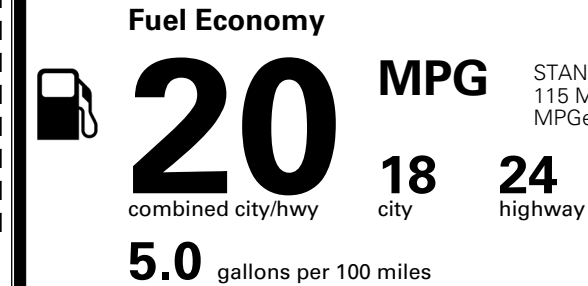

##### MECHANICAL

2.5L Turbo Engine; 274hp & 311 lb-ft Torque  
 8-Speed Automatic Transmission  
 All-Wheel Drive w/ Terrain Mode

## EPA DOT Fuel Economy and Environment

Gasoline Vehicle

You spend  
**\$3,500**  
 more in fuel costs  
 over 5 years  
 compared to the  
 average new vehicle.

Annual fuel cost  
**\$2,300**

Actual results will vary for many reasons, including driving conditions and how you drive and maintain your vehicle. The average new vehicle gets 29 MPG and costs \$8,000 to fuel over 5 years. Cost estimates are based on 15,000 miles per year at \$ 3.10 per gallon. MPGe is miles per gasoline gallon equivalent. Vehicle emissions are a significant cause of climate change and smog.