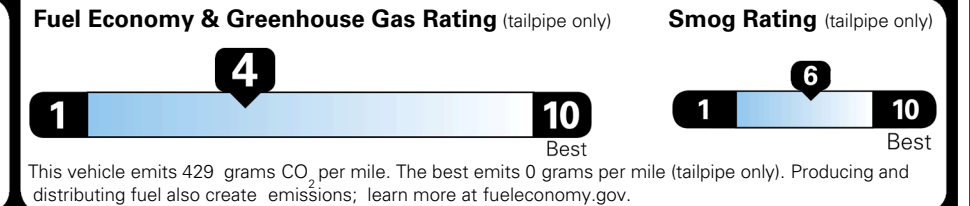

You spend
$3,500
more in fuel costs
over 5 years
compared to the
average new vehicle.

Annual fuel cost
$2,300