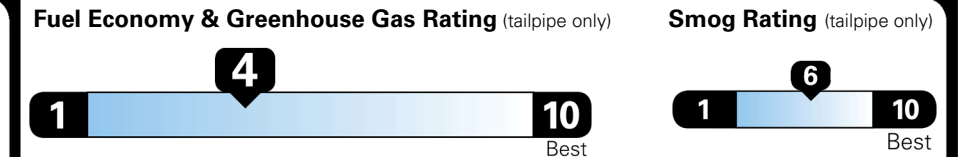

This vehicle emits 429 grams CO₂ per mile. The best emits 0 grams per mile (tailpipe only). Producing and distributing fuel also create emissions; learn more at fueleconomy.gov.

Actual results will vary for many reasons, including driving conditions and how you drive and maintain your vehicle. The average new vehicle gets 29 MPG and costs $8,500 to fuel over 5 years. Cost estimates are based on 15,000 miles per year at $ 3.30 per gallon. MPGe is miles per gasoline gallon equivalent. Vehicle emissions are a significant cause of climate change and smog.

fueleconomy.gov

Calculate personalized estimates and compare vehicles

GOVERNMENT 5-STAR SAFETY RATINGS

Overall Vehicle Score Not Rated

Based on the combined rating of frontal, side and rollover.
Should ONLY be compared to other vehicles of similar size and weight.

Frontal Driver Not Rated

Crash Passenger Not Rated

Based on the risk of injury in a frontal impact.
Should ONLY be compared to other vehicles of similar size and weight.

Side Front seat Not Rated

Crash Rear seat Not Rated

Star ratings based on the risk of injury in a side impact.

Rollover Not Rated

Star ratings based on the risk of rollover in a single-vehicle crash.

Star ratings range from 1 to 5 stars (★★★★★) with 5 being the highest.

Source: National Highway Traffic Safety Administration (NHTSA).

www.safercar.gov or 1-888-327-4236

Manufacturer's suggested retail price includes Manufacturer's recommended pre-delivery service. License and title fees, state and local taxes and other dealer installed options and accessories are not included in the manufacturer's suggested retail price.

PARTS CONTENT INFORMATION

FOR VEHICLES IN THIS CAR LINE U.S./CANADIAN PARTS CONTENT: 50 %

MAJOR SOURCES OF FOREIGN PARTS: KOREA: 35%

NOTE: PARTS CONTENT DOES NOT INCLUDE FINAL ASSEMBLY, DISTRIBUTION, OR OTHER NON-PARTS COSTS.

FOR THIS VEHICLE FINAL ASSEMBLY POINT: WEST POINT, GA, USA

COUNTRY OF ORIGIN

ENGINE (MOTOR): KOREA

TRANSMISSION: USA