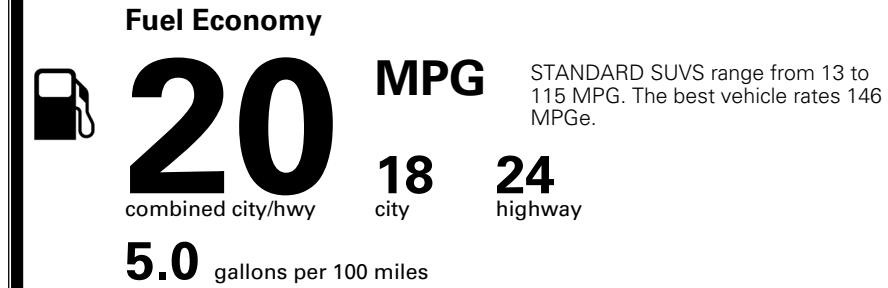

\$ 47,290.00

Included
 Included
 Included
 Included
 Included
 Included
 Included

\$250.00

\$ 47,540.00

\$ 1,545.00

\$ 49,085.00

EPA DOT Fuel Economy and Environment

Gasoline Vehicle