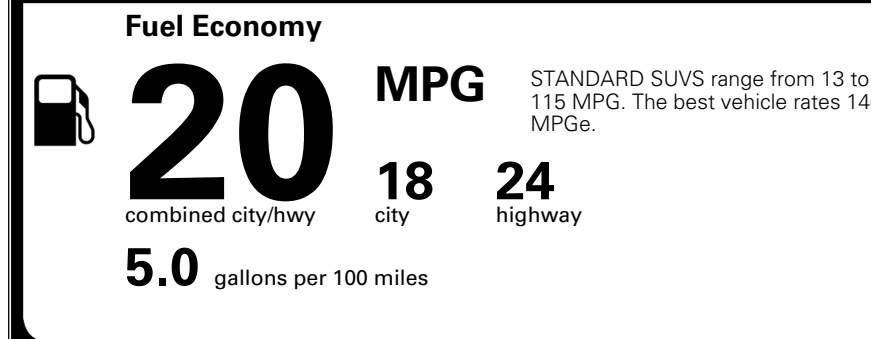

\$ 1,545.00

\$ 50,225.00

EPA DOT Fuel Economy and Environment

Gasoline Vehicle

You spend
\$3,500
 more in fuel costs
 over 5 years
 compared to the
 average new vehicle.

Annual fuel cost
\$2,300

Actual results will vary for many reasons, including driving conditions and how you drive and maintain your vehicle. The average new vehicle gets 29 MPG and costs \$8,000 to fuel over 5 years. Cost estimates are based on 15,000 miles per year at \$ 3.10 per gallon. MPGe is miles per gasoline gallon equivalent. Vehicle emissions are a significant cause of climate change and smog.