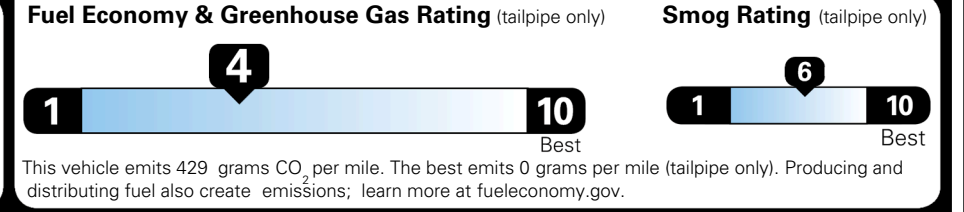

\$ 1,545.00

\$ 50,225.00

EPA DOT Fuel Economy and Environment

Gasoline Vehicle

You spend
\$3,500
 more in fuel costs
 over 5 years
 compared to the
 average new vehicle.

Annual fuel cost
\$2,300

Actual results will vary for many reasons, including driving conditions and how you drive and maintain your vehicle. The average new vehicle gets 29 MPG and costs \$8,000 to fuel over 5 years. Cost estimates are based on 15,000 miles per year at \$ 3.10 per gallon. MPGe is miles per gasoline gallon equivalent. Vehicle emissions are a significant cause of climate change and smog.