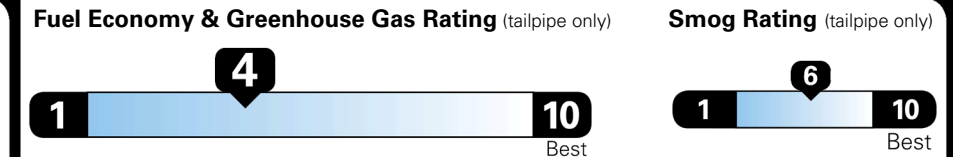

This vehicle emits 429 grams CO₂ per mile. The best emits 0 grams per mile (tailpipe only). Producing and distributing fuel also create emissions; learn more at fueleconomy.gov.

Actual results will vary for many reasons, including driving conditions and how you drive and maintain your vehicle. The average new vehicle gets 29 MPG and costs $8,500 to fuel over 5 years. Cost estimates are based on 15,000 miles per year at $ 3.30 per gallon. MPGe is miles per gasoline gallon equivalent. Vehicle emissions are a significant cause of climate change and smog.

fueleconomy.gov

Calculate personalized estimates and compare vehicles

GOVERNMENT 5-STAR SAFETY RATINGS

Overall Vehicle Score Not Rated

Based on the combined rating of frontal, side and rollover.
Should ONLY be compared to other vehicles of similar size and weight.

Frontal Driver Not Rated

Crash Passenger Not Rated

Based on the risk of injury in a frontal impact.
Should ONLY be compared to other vehicles of similar size and weight.

Side Front seat Not Rated

Crash Rear seat Not Rated

Star ratings based on the risk of injury in a side impact.

Rollover Not Rated

Star ratings based on the risk of rollover in a single-vehicle crash.

Star ratings range from 1 to 5 stars (★★★★★) with 5 being the highest.

Source: National Highway Traffic Safety Administration (NHTSA).

www.safercar.gov or 1-888-327-4236

Manufacturer's suggested retail price includes Manufacturer's recommended pre-delivery service. License and title fees, state and local taxes and other dealer installed options and accessories are not included in the manufacturer's suggested retail price.

PARTS CONTENT INFORMATION

FOR VEHICLES IN THIS CAR LINE U.S./CANADIAN PARTS CONTENT: 50 %

MAJOR SOURCES OF FOREIGN PARTS: KOREA: 35%

NOTE: PARTS CONTENT DOES NOT INCLUDE FINAL ASSEMBLY, DISTRIBUTION, OR OTHER NON-PARTS COSTS.

FOR THIS VEHICLE FINAL ASSEMBLY POINT: WEST POINT, GA, USA

COUNTRY OF ORIGIN ENGINE (MOTOR): KOREA
TRANSMISSION: USA