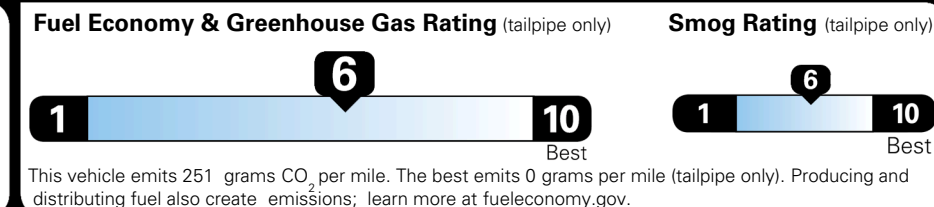

Actual results will vary for many reasons, including driving conditions and how you drive and maintain your vehicle. The average new vehicle gets 29 MPG and costs $8,000 to fuel over 5 years. Cost estimates are based on 15,000 miles per year at $ 3.10 per gallon. MPGe is miles per gasoline gallon equivalent. Vehicle emissions are a significant cause of climate change and smog.

fueleconomy.gov

Calculate personalized estimates and compare vehicles

GOVERNMENT 5-STAR SAFETY RATINGS

Overall Vehicle Score Not Rated

Based on the combined rating of frontal, side and rollover. Should ONLY be compared to other vehicles of similar size and weight.

Frontal Driver Not Rated

Crash Passenger Not Rated

Based on the risk of injury in a frontal impact. Should ONLY be compared to other vehicles of similar size and weight.

Side Front seat Not Rated

Crash Rear seat Not Rated

Star ratings based on the risk of injury in a side impact.

Rollover Not Rated

Star ratings based on the risk of rollover in a single-vehicle crash.

Star ratings range from 1 to 5 stars (★★★★★) with 5 being the highest.

Source: National Highway Traffic Safety Administration (NHTSA).

www.safercar.gov or 1-888-327-4236

Manufacturer's suggested retail price includes Manufacturer's recommended pre-delivery service. License and title fees, state and local taxes and other dealer installed options and accessories are not included in the manufacturer's suggested retail price.

PARTS CONTENT INFORMATION

FOR VEHICLES IN THIS CAR LINE U.S./CANADIAN PARTS CONTENT: 45 %

MAJOR SOURCES OF FOREIGN PARTS: KOREA: 40%

NOTE: PARTS CONTENT DOES NOT INCLUDE FINAL ASSEMBLY, DISTRIBUTION, OR OTHER NON-PARTS COSTS.

FOR THIS VEHICLE FINAL ASSEMBLY POINT: WEST POINT, GA, USA

COUNTRY OF ORIGIN

ENGINE (MOTOR): KOREA

TRANSMISSION: MEXICO