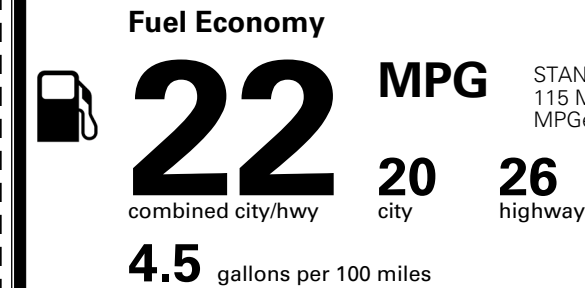

EPA DOT Fuel Economy and Environment

Gasoline Vehicle

STANDARD SUVs range from 13 to 115 MPG. The best vehicle rates 146 MPGe.

You spend
$2,500
more in fuel costs
over 5 years
compared to the
average new vehicle.

Annual fuel cost
$2,100

Fuel Economy & Greenhouse Gas Rating (tailpipe only) Smog Rating (tailpipe only)