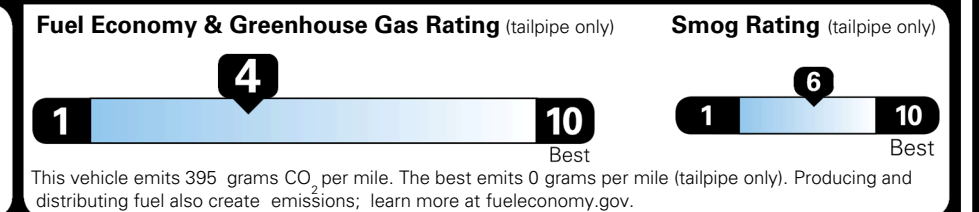

Actual results will vary for many reasons, including driving conditions and how you drive and maintain your vehicle. The average new vehicle gets 29 MPG and costs $8,000 to fuel over 5 years. Cost estimates are based on 15,000 miles per year at $ 3.10 per gallon. MPGe is miles per gasoline gallon equivalent. Vehicle emissions are a significant cause of climate change and smog.

fueleconomy.gov

Calculate personalized estimates and compare vehicles

GOVERNMENT 5-STAR SAFETY RATINGS

Overall Vehicle Score	Not Rated	
Based on the combined rating of frontal, side and rollover. Should ONLY be compared to other vehicles of similar size and weight.		
Frontal Crash	Driver	Not Rated
Based on the risk of injury in a frontal impact. Should ONLY be compared to other vehicles of similar size and weight.	Passenger	Not Rated
Side Crash	Front seat	Not Rated
Star ratings based on the risk of injury in a side impact.	Rear seat	Not Rated
Rollover	Not Rated	
Star ratings based on the risk of rollover in a single-vehicle crash.		

Star ratings range from 1 to 5 stars (★★★★★) with 5 being the highest.
Source: National Highway Traffic Safety Administration (NHTSA).
www.safercar.gov or 1-888-327-4236

Manufacturer's suggested retail price includes Manufacturer's recommended pre-delivery service. License and title fees, state and local taxes and other dealer installed options and accessories are not included in the manufacturer's suggested retail price.

PARTS CONTENT INFORMATION

FOR VEHICLES IN THIS CAR LINE U.S./CANADIAN PARTS CONTENT: 50 %

MAJOR SOURCES OF FOREIGN PARTS: KOREA: 35%

NOTE: PARTS CONTENT DOES NOT INCLUDE FINAL ASSEMBLY, DISTRIBUTION, OR OTHER NON-PARTS COSTS.

FOR THIS VEHICLE FINAL ASSEMBLY POINT: WEST POINT, GA, USA

COUNTRY OF ORIGIN ENGINE (MOTOR): KOREA

TRANSMISSION: USA