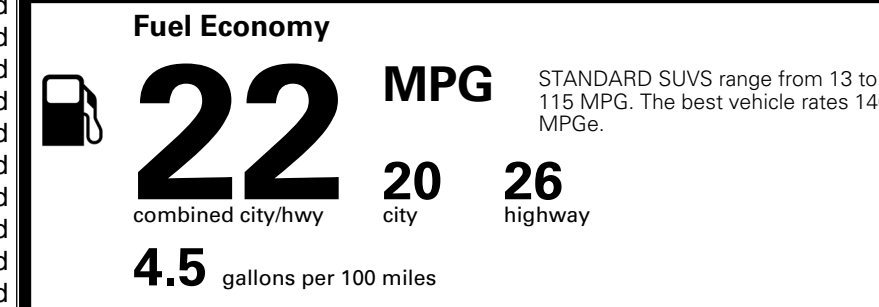

\$495.00
 \$295.00
 \$625.00
 \$250.00
 \$65.00
 \$80.00

MSRP INCLUDING OPTIONS

\$ 45,600.00

INLAND FREIGHT AND HANDLING

\$ 1,545.00

TOTAL MANUFACTURER'S SUGGESTED RETAIL PRICE ▶

\$ 47,145.00

TOTAL ADDITIONAL WEIGHT: 9.9

EPA DOT Fuel Economy and Environment

Gasoline Vehicle

You spend \$2,500 more in fuel costs over 5 years
 compared to the average new vehicle.

Annual fuel cost \$2,100

Actual results will vary for many reasons, including driving conditions and how you drive and maintain your vehicle. The average new vehicle gets 29 MPG and costs \$8,000 to fuel over 5 years. Cost estimates are based on 15,000 miles per year at \$ 3.10 per gallon. MPGe is miles per gasoline gallon equivalent. Vehicle emissions are a significant cause of climate change and smog.