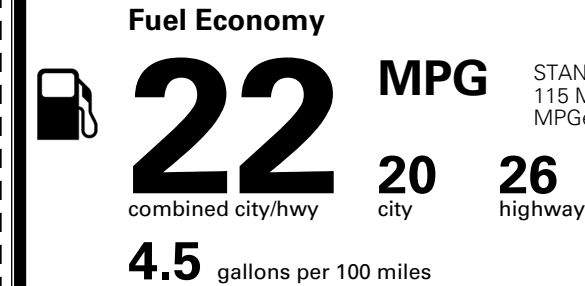

EPA DOT Fuel Economy and Environment

Gasoline Vehicle

STANDARD SUVs range from 12 to 115 MPG. The best vehicle rates 146 MPGe.

You spend $2,750 more in fuel costs over 5 years compared to the average new vehicle.

Annual fuel cost
$2,250