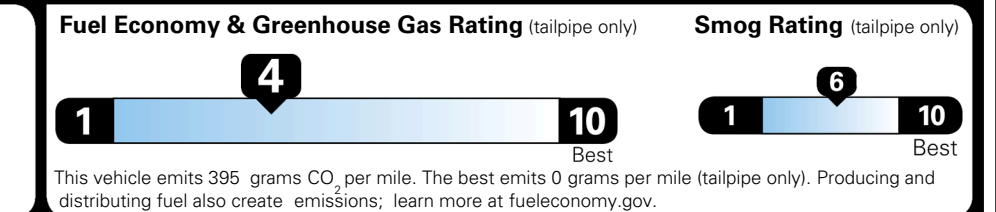

You spend
$2,750
more in fuel costs
over 5 years
compared to the
average new vehicle.

Annual fuel cost
$2,250