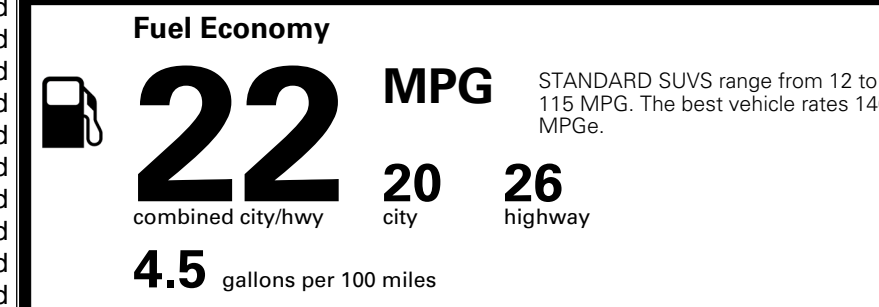

EPA DOT Fuel Economy and Environment

Gasoline Vehicle

You spend
\$2,750
 more in fuel costs
 over 5 years
 compared to the
 average new vehicle.

Annual fuel cost
\$2,250

Actual results will vary for many reasons, including driving conditions and how you drive and maintain your vehicle. The average new vehicle gets 29 MPG and costs \$8,500 to fuel over 5 years. Cost estimates are based on 15,000 miles per year at \$ 3.30 per gallon. MPGe is miles per gasoline gallon equivalent. Vehicle emissions are a significant cause of climate change and smog.