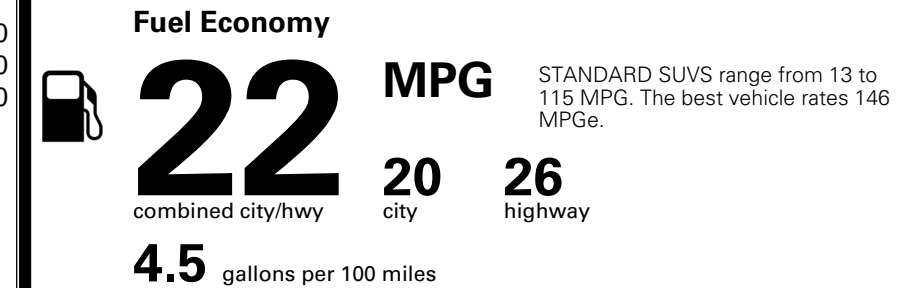

MANUFACTURER'S SUGGESTED RETAIL PRICE ▶

$ 39,190.00

ADDITIONAL INSTALLED EQUIPMENT:
(In addition to or in place of standard features)
Carpeted Floor Mats $250.00
Cargo Net $65.00
Wheel Locks $80.00

MSRP INCLUDING OPTIONS

$ 39,585.00

INLAND FREIGHT AND HANDLING

$ 1,545.00

TOTAL MANUFACTURER'S SUGGESTED RETAIL PRICE ▶

$ 41,130.00

*Additional terms and conditions apply.

**Kia Connect may be currently unavailable for some Model Year 2022 and newer vehicles sold or purchased in Massachusetts; please see owners.kia.com for more information.

NOTE: When you purchase this vehicle, Kia America, Inc. collects personal information you provide to the dealership. For information on our collection and use of personal information and your rights, please see our Privacy Policy on www.kia.com.

TOTAL ADDITIONAL WEIGHT: 9.9

EPA DOT Fuel Economy and Environment

Gasoline Vehicle

You spend
$2,500
more in fuel costs
over 5 years
compared to the
average new vehicle.

Annual fuel cost
$2,100