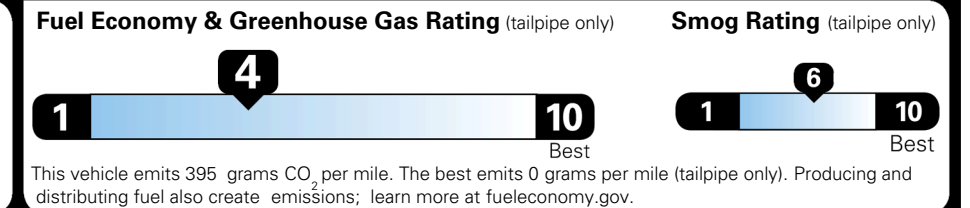

TOTAL ADDITIONAL WEIGHT: 9.9

EPA DOT Fuel Economy and Environment

Gasoline Vehicle

You spend
\$2,500
 more in fuel costs
 over 5 years
 compared to the
 average new vehicle.

Annual fuel cost
\$2,100

Actual results will vary for many reasons, including driving conditions and how you drive and maintain your vehicle. The average new vehicle gets 29 MPG and costs \$8,000 to fuel over 5 years. Cost estimates are based on 15,000 miles per year at \$ 3.10 per gallon. MPGe is miles per gasoline gallon equivalent. Vehicle emissions are a significant cause of climate change and smog.