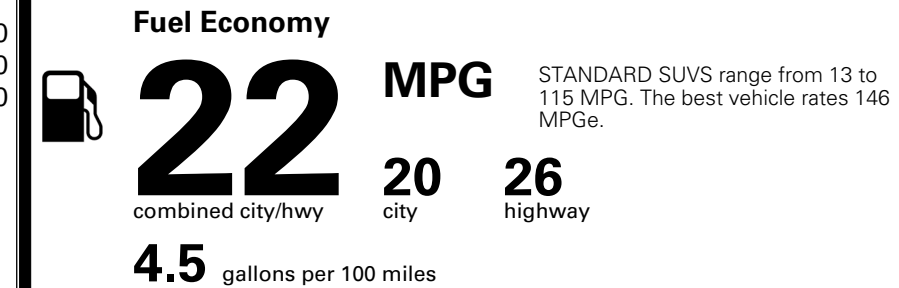

MSRP INCLUDING OPTIONS \$ 40,000.00

INLAND FREIGHT AND HANDLING \$ 1,545.00

TOTAL MANUFACTURER'S SUGGESTED RETAIL PRICE ▶ \$ 41,545.00

TOTAL ADDITIONAL WEIGHT: 9.0

*Additional terms and conditions apply.
 **Kia Connect may be currently unavailable for some Model Year 2022 and newer vehicles sold or purchased in Massachusetts; please see owners.kia.com for more information.
 NOTE: When you purchase this vehicle, Kia America, Inc. collects personal information you provide to the dealership. For information on our collection and use of personal information and your rights, please see our Privacy Policy on www.kia.com.

EPA DOT Fuel Economy and Environment

Gasoline Vehicle

You spend \$2,500 more in fuel costs over 5 years
 compared to the average new vehicle.

Annual fuel cost \$2,100

Actual results will vary for many reasons, including driving conditions and how you drive and maintain your vehicle. The average new vehicle gets 29 MPG and costs \$8,000 to fuel over 5 years. Cost estimates are based on 15,000 miles per year at \$ 3.10 per gallon. MPGe is miles per gasoline gallon equivalent. Vehicle emissions are a significant cause of climate change and smog.