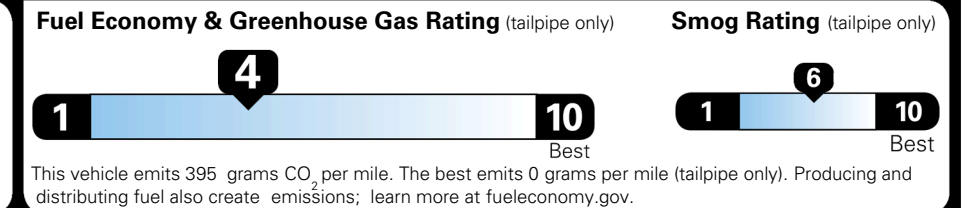

MSRP INCLUDING OPTIONS \$ 40,000.00

INLAND FREIGHT AND HANDLING \$ 1,545.00

TOTAL MANUFACTURER'S SUGGESTED RETAIL PRICE ▶ \$ 41,545.00

TOTAL ADDITIONAL WEIGHT: 9.0

*Additional terms and conditions apply.
 **Kia Connect may be currently unavailable for some Model Year 2022 and newer vehicles sold or purchased in Massachusetts; please see owners.kia.com for more information.
 NOTE: When you purchase this vehicle, Kia America, Inc. collects personal information you provide to the dealership. For information on our collection and use of personal information and your rights, please see our Privacy Policy on www.kia.com.

EPA DOT Fuel Economy and Environment

Gasoline Vehicle

You spend \$2,500 more in fuel costs over 5 years
 compared to the average new vehicle.

Annual fuel cost \$2,100

Actual results will vary for many reasons, including driving conditions and how you drive and maintain your vehicle. The average new vehicle gets 29 MPG and costs \$8,000 to fuel over 5 years. Cost estimates are based on 15,000 miles per year at \$ 3.10 per gallon. MPGe is miles per gasoline gallon equivalent. Vehicle emissions are a significant cause of climate change and smog.