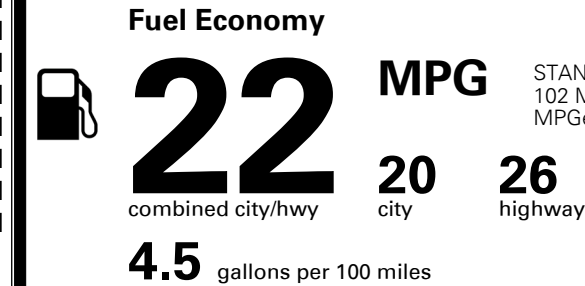

EPA DOT Fuel Economy and Environment

Gasoline Vehicle

STANDARD SUVs range from 13 to 102 MPG. The best vehicle rates 140 MPGe.

You spend
$2,500
more in fuel costs
over 5 years
compared to the
average new vehicle.

Annual fuel cost
$2,450

Fuel Economy & Greenhouse Gas Rating (tailpipe only) Smog Rating (tailpipe only)