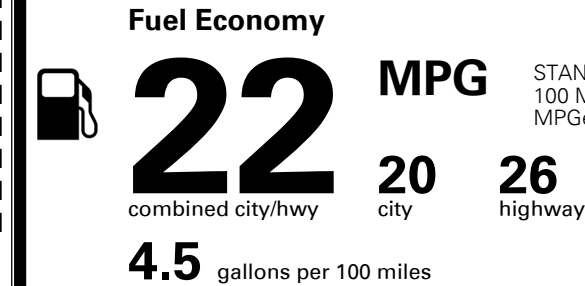

MSRP INCLUDING OPTIONS

\$ 38,810.00

INLAND FREIGHT AND HANDLING

\$ 1,395.00

TOTAL MANUFACTURER'S SUGGESTED RETAIL PRICE ▶

\$ 40,205.00

TOTAL ADDITIONAL WEIGHT: 12.0

*Additional terms and conditions apply.

EPA DOT Fuel Economy and Environment

Gasoline Vehicle

STANDARD SUVs range from 11 to 100 MPG. The best vehicle rates 140 MPGe.

You spend
\$2,500
 more in fuel costs
 over 5 years
 compared to the
 average new vehicle.