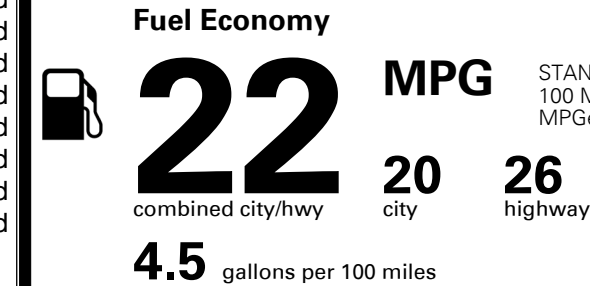

TOTAL ADDITIONAL WEIGHT: 17.4

EPA DOT Fuel Economy and Environment

Gasoline Vehicle

You spend
\$2,500
 more in fuel costs
 over 5 years
 compared to the
 average new vehicle.

Annual fuel cost
\$2,450

Actual results will vary for many reasons, including driving conditions and how you drive and maintain your vehicle. The average new vehicle gets 28 MPG and costs \$9,750 to fuel over 5 years. Cost estimates are based on 15,000 miles per year at \$ 3.60 per gallon. MPGe is miles per gasoline gallon equivalent. Vehicle emissions are a significant cause of climate change and smog.