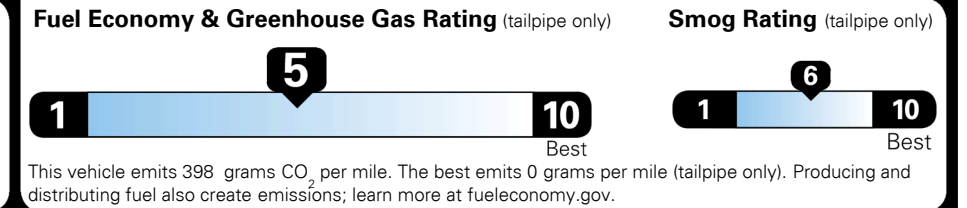

TOTAL ADDITIONAL WEIGHT: 17.4

EPA DOT Fuel Economy and Environment

Gasoline Vehicle

You spend
\$2,500
 more in fuel costs
 over 5 years
 compared to the
 average new vehicle.

Annual fuel cost
\$2,450

Actual results will vary for many reasons, including driving conditions and how you drive and maintain your vehicle. The average new vehicle gets 28 MPG and costs \$9,750 to fuel over 5 years. Cost estimates are based on 15,000 miles per year at \$ 3.60 per gallon. MPGe is miles per gasoline gallon equivalent. Vehicle emissions are a significant cause of climate change and smog.