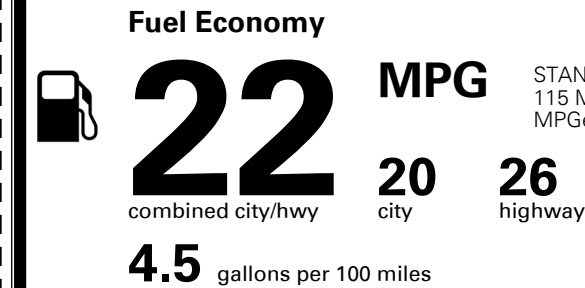

\$ 40,245.00

INLAND FREIGHT AND HANDLING

\$ 1,415.00

TOTAL MANUFACTURER'S SUGGESTED RETAIL PRICE ▶

\$ 41,660.00

*Additional terms and conditions apply.

**Kia Connect may be currently unavailable for some Model Year 2022 and newer vehicles sold or purchased in Massachusetts; please see owners.kia.com for more information.

TOTAL ADDITIONAL WEIGHT: 13.7

EPA DOT Fuel Economy and Environment

Gasoline Vehicle

You spend
\$2,500
 more in fuel costs
 over 5 years
 compared to the
 average new vehicle.

Annual fuel cost
\$2,400

Actual results will vary for many reasons, including driving conditions and how you drive and maintain your vehicle. The average new vehicle gets 28 MPG and costs \$9,500 to fuel over 5 years. Cost estimates are based on 15,000 miles per year at \$ 3.50 per gallon. MPGe is miles per gasoline gallon equivalent. Vehicle emissions are a significant cause of climate change and smog.