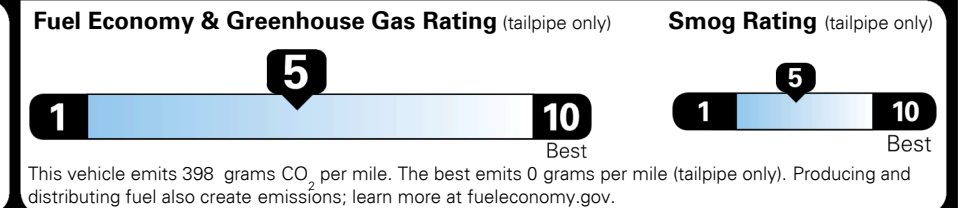

TOTAL ADDITIONAL WEIGHT: 13.7

EPA DOT Fuel Economy and Environment

Gasoline Vehicle

You spend
\$2,500
 more in fuel costs
 over 5 years
 compared to the
 average new vehicle.

Annual fuel cost
\$2,400

Actual results will vary for many reasons, including driving conditions and how you drive and maintain your vehicle. The average new vehicle gets 28 MPG and costs \$9,500 to fuel over 5 years. Cost estimates are based on 15,000 miles per year at \$ 3.50 per gallon. MPGe is miles per gasoline gallon equivalent. Vehicle emissions are a significant cause of climate change and smog.