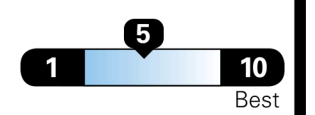

Smog Rating (tailpipe only)

This vehicle emits 429 grams CO₂ per mile. The best emits 0 grams per mile (tailpipe only). Producing and distributing fuel also create emissions; learn more at fueleconomy.gov.

Actual results will vary for many reasons, including driving conditions and how you drive and maintain your vehicle. The average new vehicle gets 27 MPG and costs $6,500 to fuel over 5 years. Cost estimates are based on 15,000 miles per year at $ 2.35 per gallon. MPGe is miles per gasoline gallon equivalent. Vehicle emissions are a significant cause of climate change and smog.

fueleconomy.gov

Calculate personalized estimates and compare vehicles