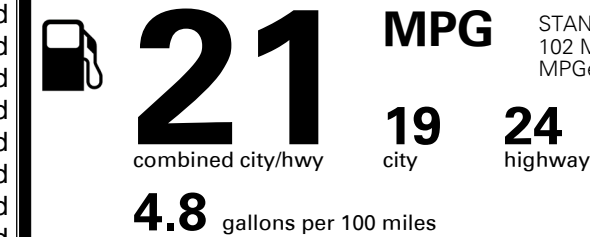

Fuel Economy

You spend
$2,000
more in fuel costs
over 5 years
compared to the
average new vehicle.

Annual fuel cost
$1,700