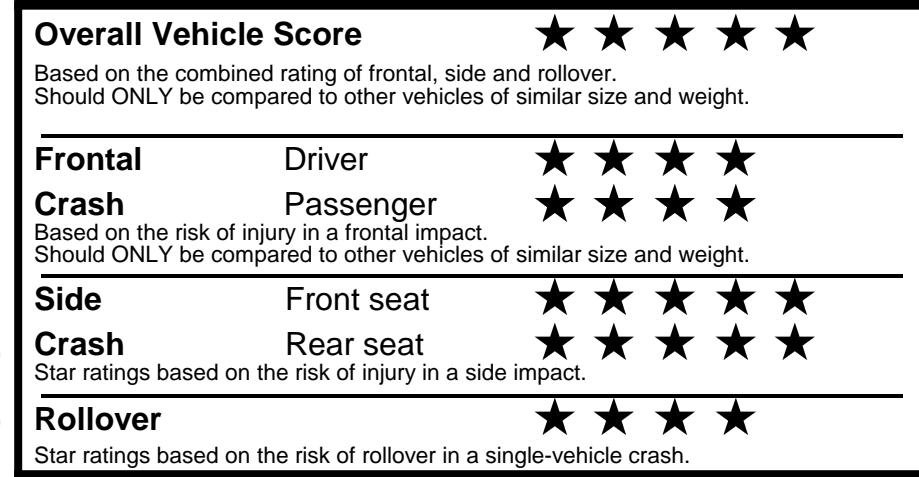

fueleconomy.gov

Calculate personalized estimates and compare vehicles

GOVERNMENT 5-STAR SAFETY RATINGS

Star ratings range from 1 to 5 stars (★★★★★) with 5 being the highest. Source: National Highway Traffic Safety Administration (NHTSA). www.safercar.gov or 1-888-327-4236