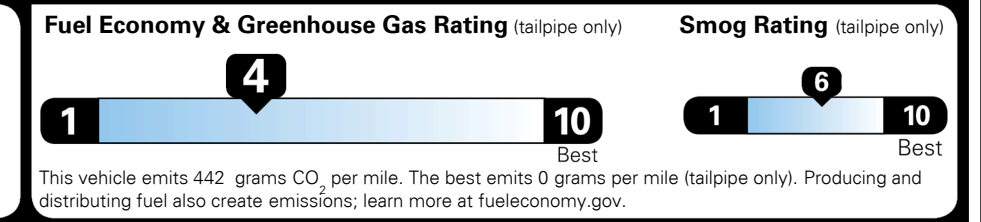

TOTAL ADDITIONAL WEIGHT: 12.0

EPA DOT Fuel Economy and Environment

Gasoline Vehicle

You spend \$3,750 more in fuel costs over 5 years compared to the average new vehicle.

Annual fuel cost \$2,700

Actual results will vary for many reasons, including driving conditions and how you drive and maintain your vehicle. The average new vehicle gets 28 MPG and costs \$9,750 to fuel over 5 years. Cost estimates are based on 15,000 miles per year at \$ 3.60 per gallon. MPGe is miles per gasoline gallon equivalent. Vehicle emissions are a significant cause of climate change and smog.