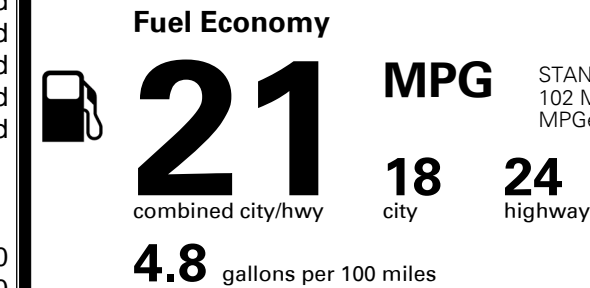

MSRP INCLUDING OPTIONS

\$ 47,155.00

INLAND FREIGHT AND HANDLING

\$ 1,365.00

TOTAL MANUFACTURER'S SUGGESTED RETAIL PRICE ▶

\$ 48,520.00

*Additional terms and conditions apply.

**Kia Connect may be currently unavailable for Model Year 2022 and newer vehicles sold or purchased in Massachusetts; please see owners.kia.com for updates on availability.

TOTAL ADDITIONAL WEIGHT: 43.5

EPA DOT Fuel Economy and Environment

Gasoline Vehicle

STANDARD SUVS range from 13 to 102 MPG. The best vehicle rates 132 MPGe.

You spend
\$2,500
 more in fuel costs
 over 5 years
 compared to the
 average new vehicle.