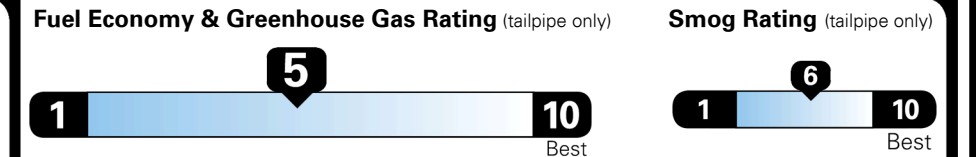

This vehicle emits 398 grams CO₂ per mile. The best emits 0 grams per mile (tailpipe only). Producing and distributing fuel also create emissions; learn more at fueleconomy.gov.

Actual results will vary for many reasons, including driving conditions and how you drive and maintain your vehicle. The average new vehicle gets 28 MPG and costs $9,750 to fuel over 5 years. Cost estimates are based on 15,000 miles per year at $ 3.60 per gallon. MPGe is miles per gasoline gallon equivalent. Vehicle emissions are a significant cause of climate change and smog.

fueleconomy.gov

Calculate personalized estimates and compare vehicles

GOVERNMENT 5-STAR SAFETY RATINGS

Overall Vehicle Score	Not Rated	
Based on the combined rating of frontal, side and rollover. Should ONLY be compared to other vehicles of similar size and weight.		
Frontal Crash	Driver	★★★★
Based on the risk of injury in a frontal impact. Should ONLY be compared to other vehicles of similar size and weight.	Passenger	★★★★
Side Crash	Front seat	Not Rated
Star ratings based on the risk of injury in a side impact.	Rear seat	Not Rated
Rollover	★★★★	
Star ratings based on the risk of rollover in a single-vehicle crash.		

Star ratings range from 1 to 5 stars (★★★★★) with 5 being the highest.
Source: National Highway Traffic Safety Administration (NHTSA).
www.safercar.gov or 1-888-327-4236

Manufacturer's suggested retail price includes Manufacturer's recommended pre-delivery service. License and title fees, state and local taxes and other dealer installed options and accessories are not included in the manufacturer's suggested retail price.

PARTS CONTENT INFORMATION

FOR VEHICLES IN THIS CAR LINE U.S./CANADIAN PARTS CONTENT: 60 %

MAJOR SOURCES OF FOREIGN PARTS: KOREA: 30%

NOTE: PARTS CONTENT DOES NOT INCLUDE FINAL ASSEMBLY, DISTRIBUTION, OR OTHER NON-PARTS COSTS.

FOR THIS VEHICLE FINAL ASSEMBLY POINT: WEST POINT, GA, USA

COUNTRY OF ORIGIN ENGINE: KOREA
TRANSMISSION: USA

*Additional terms and conditions apply.

**Kia Connect may be currently unavailable for Model Year 2022 and newer vehicles sold or purchased in Massachusetts; please see owners.kia.com for updates on availability.

NOTE: When you purchase this vehicle, Kia America, Inc. collects personal information you provide to the dealership. For information on our collection and use of personal information and your rights, please see our Privacy Policy on www.kia.com.