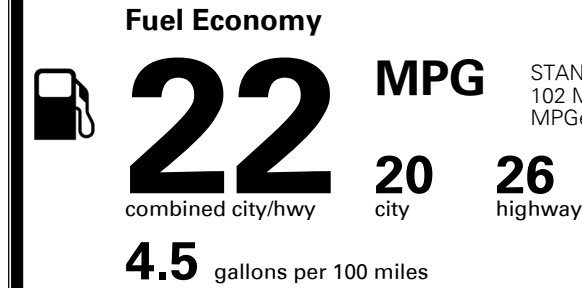

\$295.00
 \$225.00

MSRP INCLUDING OPTIONS

\$ 42,110.00

INLAND FREIGHT AND HANDLING

\$ 1,365.00

TOTAL MANUFACTURER'S SUGGESTED RETAIL PRICE ▶

\$ 43,475.00

TOTAL ADDITIONAL WEIGHT: 12.0

EPA DOT Fuel Economy and Environment

Gasoline Vehicle

STANDARD SUVs range from 13 to 102 MPG. The best vehicle rates 140 MPGe.

You spend \$2,500 more in fuel costs over 5 years compared to the average new vehicle.