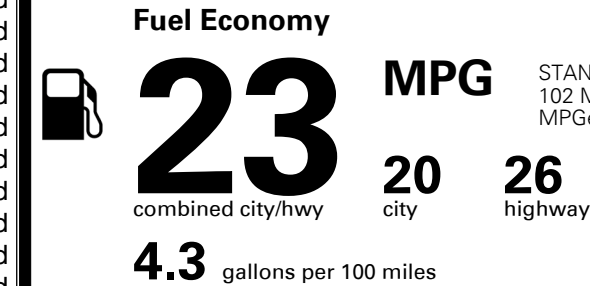

INLAND FREIGHT AND HANDLING

\$ 1,335.00

TOTAL MANUFACTURER'S SUGGESTED RETAIL PRICE ▶

\$ 43,685.00

TOTAL ADDITIONAL WEIGHT: 12.8

*Additional terms and conditions apply.

**Kia Connect may be currently unavailable for Model Year 2022 and newer vehicles sold or purchased in Massachusetts; please see owners.kia.com for updates on availability.

EPA DOT Fuel Economy and Environment

Gasoline Vehicle

STANDARD SUVs range from 14 to 102 MPG. The best vehicle rates 132 MPGe.

You spend
\$1,500
 more in fuel costs
 over 5 years
 compared to the
 average new vehicle.