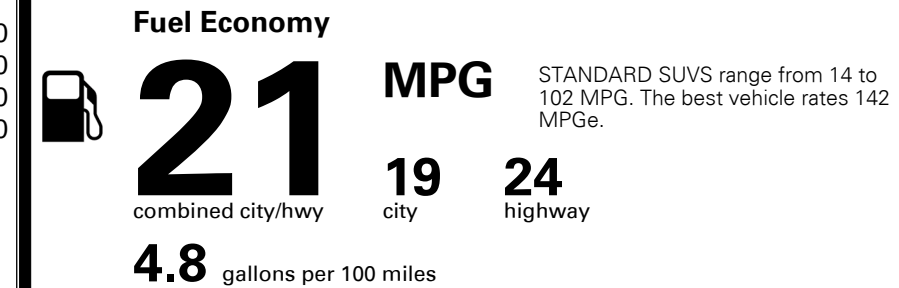

MANUFACTURER'S SUGGESTED RETAIL PRICE ▶

$ 35,390.00

ADDITIONAL INSTALLED EQUIPMENT:
(In addition to or in place of standard features)
Glacial White Pearl Paint $495.00
Carpeted Floor Mats $210.00
Cargo Net $50.00
Wheel Locks $60.00

MSRP INCLUDING OPTIONS

$ 36,205.00

INLAND FREIGHT AND HANDLING

$ 1,335.00

TOTAL MANUFACTURER'S SUGGESTED RETAIL PRICE ▶

$ 37,540.00

*Additional terms and conditions apply.

**Kia Connect may be currently unavailable for Model Year 2022 and newer vehicles sold or purchased in Massachusetts; please see owners.kia.com for updates on availability.

NOTE: When you purchase this vehicle, Kia America, Inc. collects personal information you provide to the dealership. For information on our collection and use of personal information and your rights, please see our Privacy Policy on www.kia.com.

TOTAL ADDITIONAL WEIGHT: 13.2

EPA DOT Fuel Economy and Environment

Gasoline Vehicle

You spend $2,000
more in fuel costs over 5 years compared to the average new vehicle.

Annual fuel cost $1,700