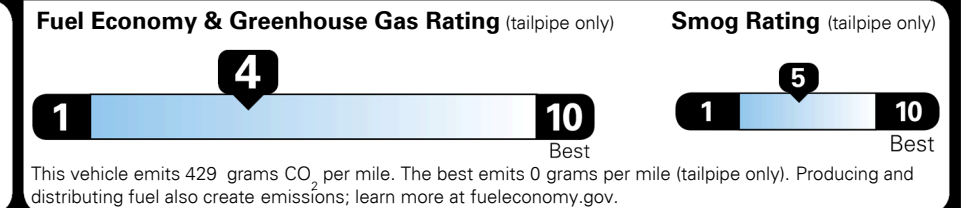

TOTAL ADDITIONAL WEIGHT: 13.2

EPA DOT Fuel Economy and Environment

Gasoline Vehicle

You spend \$2,000
 more in fuel costs over 5 years compared to the average new vehicle.

Annual fuel cost \$1,700

Actual results will vary for many reasons, including driving conditions and how you drive and maintain your vehicle. The average new vehicle gets 27 MPG and costs \$6,500 to fuel over 5 years. Cost estimates are based on 15,000 miles per year at \$ 2.35 per gallon. MPGe is miles per gasoline gallon equivalent. Vehicle emissions are a significant cause of climate change and smog.

fueleconomy.gov

Calculate personalized estimates and compare vehicles

GOVERNMENT 5-STAR SAFETY RATINGS

Overall Vehicle Score ★ ★ ★ ★ ★

Based on the combined rating of frontal, side and rollover. Should ONLY be compared to other vehicles of similar size and weight.