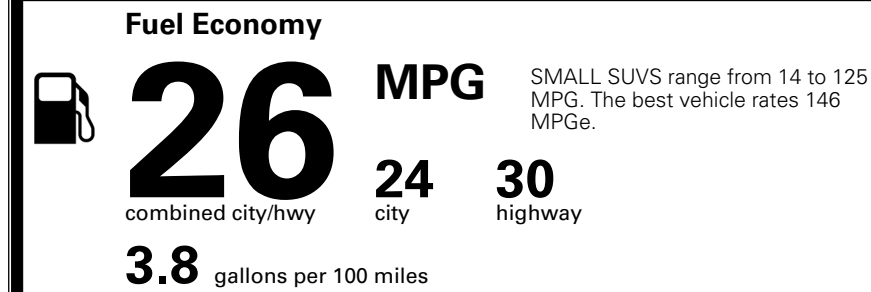

MSRP INCLUDING OPTIONS

\$ 33,830.00

INLAND FREIGHT AND HANDLING

\$ 1,445.00

TOTAL MANUFACTURER'S SUGGESTED RETAIL PRICE ▶

\$ 35,275.00

*Additional terms and conditions apply.
 **Kia Connect may be currently unavailable for some Model Year 2022 and newer vehicles sold or purchased in Massachusetts; please see owners.kia.com for more information.
 NOTE: When you purchase this vehicle, Kia America, Inc. collects personal information you provide to the dealership. For information on our collection and use of personal information and your rights, please see our Privacy Policy on www.kia.com.

TOTAL ADDITIONAL WEIGHT: 8.1

EPA DOT Fuel Economy and Environment

Gasoline Vehicle

You spend \$1,000 more in fuel costs over 5 years compared to the average new vehicle.

Annual fuel cost \$1,900

Actual results will vary for many reasons, including driving conditions and how you drive and maintain your vehicle. The average new vehicle gets 29 MPG and costs \$8,500 to fuel over 5 years. Cost estimates are based on 15,000 miles per year at \$ 3.30 per gallon. MPGe is miles per gasoline gallon equivalent. Vehicle emissions are a significant cause of climate change and smog.