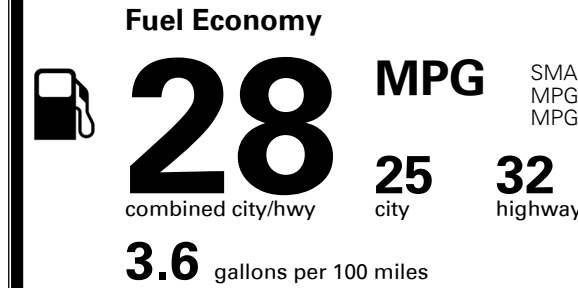

\$395.00
 \$175.00
 \$55.00
 \$65.00

\$ 34,480.00

\$ 1,325.00

\$ 35,805.00

EPA DOT Fuel Economy and Environment

Gasoline Vehicle

SMALL SUVs range from 14 to 123 MPG. The best vehicle rates 132 MPGe.

You save \$0
 in fuel costs over 5 years compared to the average new vehicle.

Annual fuel cost \$1,600

Fuel Economy & Greenhouse Gas Rating (tailpipe only) **Smog Rating** (tailpipe only)

This vehicle emits 322 grams CO₂ per mile. The best emits 0 grams per mile (tailpipe only). Producing and distributing fuel also create emissions; learn more at fueleconomy.gov.