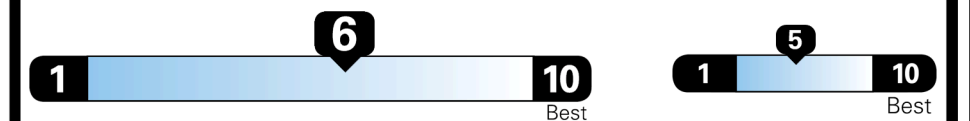

This vehicle emits 322 grams CO₂ per mile. The best emits 0 grams per mile (tailpipe only). Producing and distributing fuel also create emissions; learn more at fueleconomy.gov.

Actual results will vary for many reasons, including driving conditions and how you drive and maintain your vehicle. The average new vehicle gets 28 MPG and costs $8,000 to fuel over 5 years. Cost estimates are based on 15,000 miles per year at $ 2.95 per gallon. MPGe is miles per gasoline gallon equivalent. Vehicle emissions are a significant cause of climate change and smog.

fueleconomy.gov

Calculate personalized estimates and compare vehicles