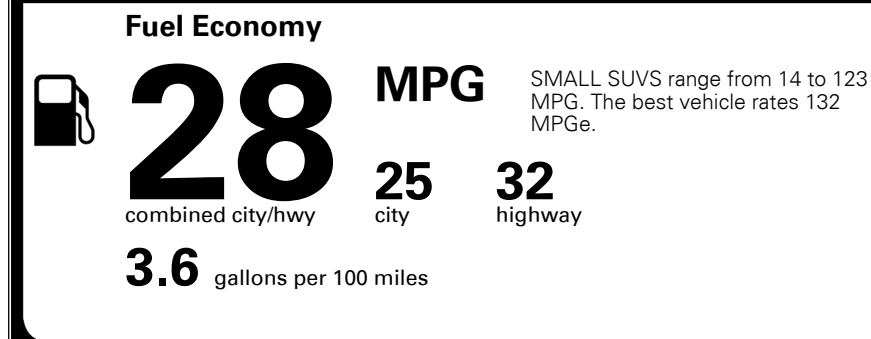

\$ 1,325.00

\$ 35,775.00

EPA DOT Fuel Economy and Environment

Gasoline Vehicle

You save \$0
 in fuel costs over 5 years compared to the average new vehicle.

Annual fuel cost \$1,600

Actual results will vary for many reasons, including driving conditions and how you drive and maintain your vehicle. The average new vehicle gets 28 MPG and costs \$8,000 to fuel over 5 years. Cost estimates are based on 15,000 miles per year at \$ 2.95 per gallon. MPGe is miles per gasoline gallon equivalent. Vehicle emissions are a significant cause of climate change and smog.