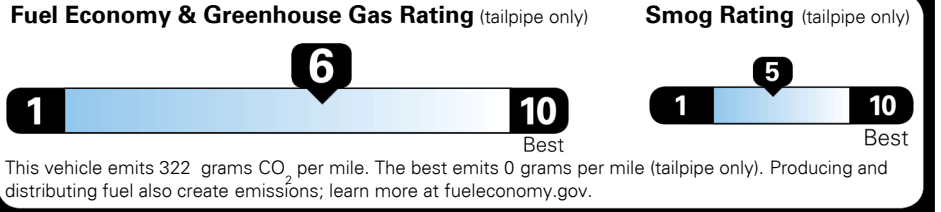

\$ 1,325.00

\$ 35,775.00

EPA DOT Fuel Economy and Environment

Gasoline Vehicle

You save \$0
 in fuel costs over 5 years compared to the average new vehicle.

Annual fuel cost \$1,600

Actual results will vary for many reasons, including driving conditions and how you drive and maintain your vehicle. The average new vehicle gets 28 MPG and costs \$8,000 to fuel over 5 years. Cost estimates are based on 15,000 miles per year at \$ 2.95 per gallon. MPGe is miles per gasoline gallon equivalent. Vehicle emissions are a significant cause of climate change and smog.