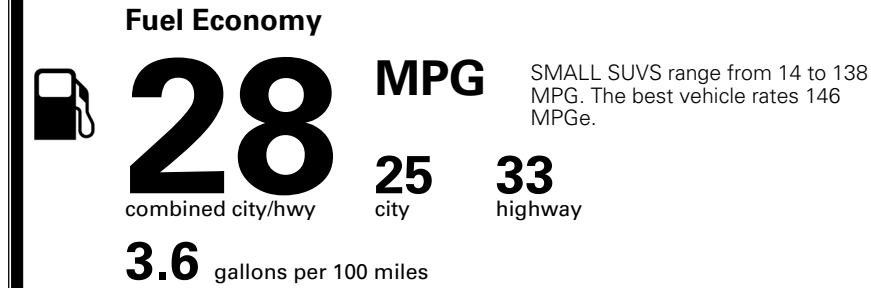

TOTAL MANUFACTURER'S SUGGESTED RETAIL PRICE ▶ \$ 36,230.00

TOTAL ADDITIONAL WEIGHT: 8.1

\$ 34,390.00

Included
 Included
 Included
 Included
 Included
 Included
 Included
 Included
 Included

EPA DOT Fuel Economy and Environment