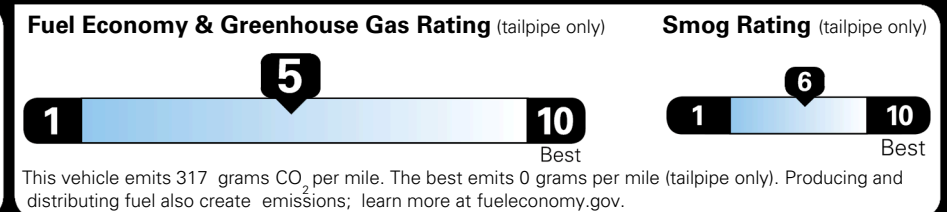

Actual results will vary for many reasons, including driving conditions and how you drive and maintain your vehicle. The average new vehicle gets 29 MPG and costs $8,500 to fuel over 5 years. Cost estimates are based on 15,000 miles per year at $ 3.30 per gallon. MPGe is miles per gasoline gallon equivalent. Vehicle emissions are a significant cause of climate change and smog.

fueleconomy.gov
Calculate personalized estimates and compare vehicles

Smartphone QR Code