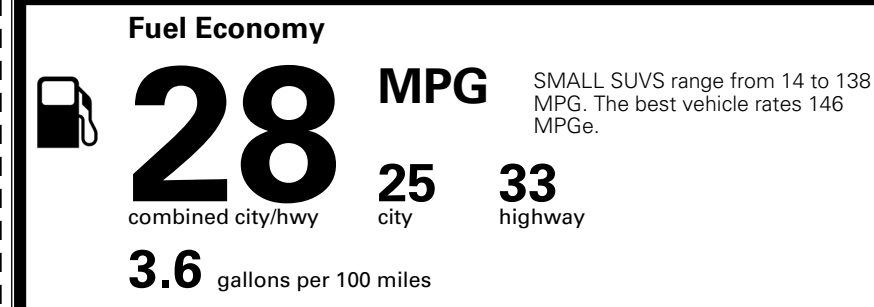

Included
 Included
 Included
 Included
 Included
 Included
 Included
 Included
 Included

\$495.00
 Included
 \$200.00
 \$65.00
 \$80.00

MSRP INCLUDING OPTIONS

\$ 35,230.00

INLAND FREIGHT AND HANDLING

\$ 1,495.00

TOTAL MANUFACTURER'S SUGGESTED RETAIL PRICE ▶

\$ 36,725.00

TOTAL ADDITIONAL WEIGHT: 8.1

EPA DOT Fuel Economy and Environment

Gasoline Vehicle

You spend **\$250** more in fuel costs over 5 years compared to the average new vehicle.