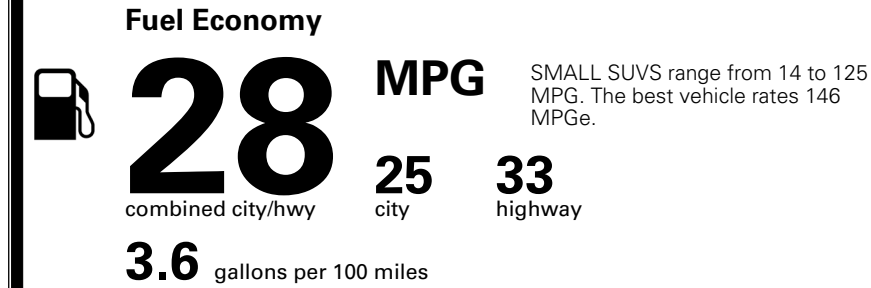

TOTAL MANUFACTURER'S SUGGESTED RETAIL PRICE ▶ \$ 36,230.00

TOTAL ADDITIONAL WEIGHT: 8.1

\$ 34,390.00

Included
 Included
 Included
 Included
 Included
 Included
 Included
 Included
 Included

EPA DOT Fuel Economy and Environment