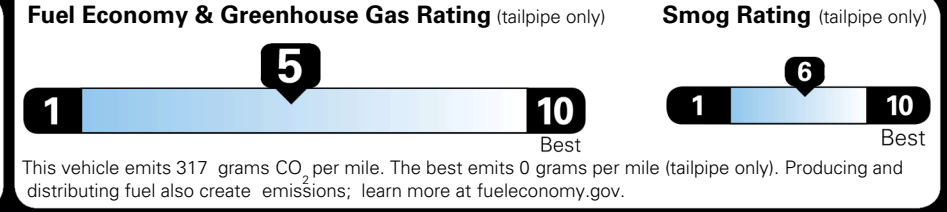

Actual results will vary for many reasons, including driving conditions and how you drive and maintain your vehicle. The average new vehicle gets 29 MPG and costs $8,500 to fuel over 5 years. Cost estimates are based on 15,000 miles per year at $ 3.30 per gallon. MPGe is miles per gasoline gallon equivalent. Vehicle emissions are a significant cause of climate change and smog.

fueleconomy.gov
Calculate personalized estimates and compare vehicles