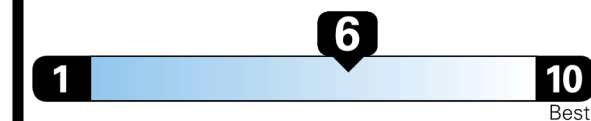

SMALL SUVs range from 14 to 129 MPG. The best vehicle rates 132 MPGe.

You save \$0

in fuel costs over 5 years
 compared to the average new vehicle.

Annual fuel cost \$1,600

Fuel Economy & Greenhouse Gas Rating (tailpipe only)