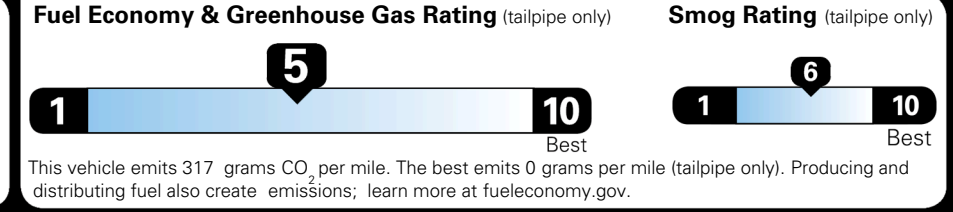

TOTAL ADDITIONAL WEIGHT: 8.1

EPA DOT Fuel Economy and Environment

Gasoline Vehicle

You spend \$250 more in fuel costs over 5 years compared to the average new vehicle.

Annual fuel cost \$1,750

Actual results will vary for many reasons, including driving conditions and how you drive and maintain your vehicle. The average new vehicle gets 29 MPG and costs \$8,500 to fuel over 5 years. Cost estimates are based on 15,000 miles per year at \$ 3.30 per gallon. MPGe is miles per gasoline gallon equivalent. Vehicle emissions are a significant cause of climate change and smog.