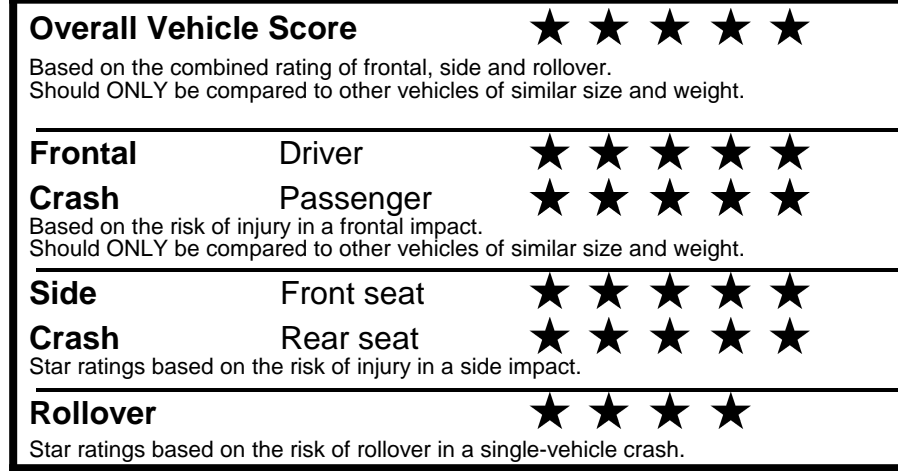

fueleconomy.gov

Calculate personalized estimates and compare vehicles

GOVERNMENT 5-STAR SAFETY RATINGS

Star ratings range from 1 to 5 stars (★★★★★) with 5 being the highest.
 Source: National Highway Traffic Safety Administration (NHTSA).
www.safercar.gov or 1-888-327-4236