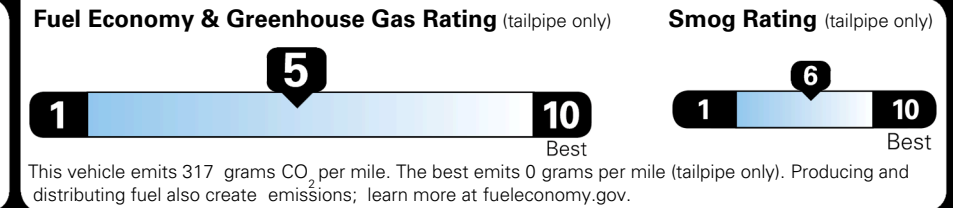

EPA DOT Fuel Economy and Environment

Gasoline Vehicle

You spend \$250 more in fuel costs over 5 years compared to the average new vehicle.

Annual fuel cost \$1,750

Actual results will vary for many reasons, including driving conditions and how you drive and maintain your vehicle. The average new vehicle gets 29 MPG and costs \$8,500 to fuel over 5 years. Cost estimates are based on 15,000 miles per year at \$ 3.30 per gallon. MPGe is miles per gasoline gallon equivalent. Vehicle emissions are a significant cause of climate change and smog.