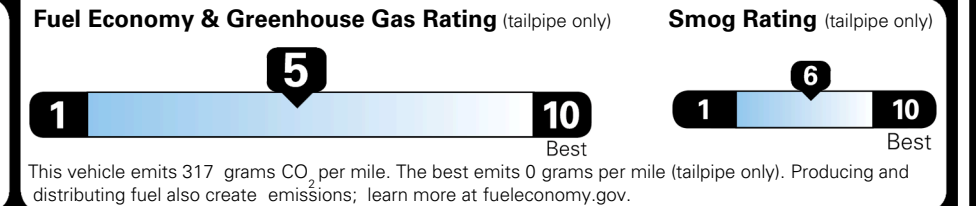

EPA DOT Fuel Economy and Environment

Gasoline Vehicle

You spend \$250 more in fuel costs over 5 years compared to the average new vehicle.

Annual fuel cost \$1,750

Actual results will vary for many reasons, including driving conditions and how you drive and maintain your vehicle. The average new vehicle gets 29 MPG and costs \$8,500 to fuel over 5 years. Cost estimates are based on 15,000 miles per year at \$ 3.30 per gallon. MPGe is miles per gasoline gallon equivalent. Vehicle emissions are a significant cause of climate change and smog.