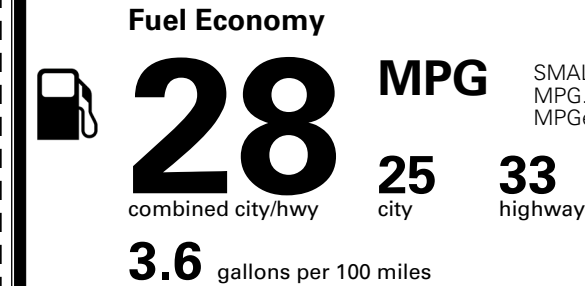

\$ 1,495.00

TOTAL MANUFACTURER'S SUGGESTED RETAIL PRICE ▶

\$ 33,925.00

TOTAL ADDITIONAL WEIGHT: 8.1

EPA DOT Fuel Economy and Environment

SMALL SUVs range from 14 to 138 MPG. The best vehicle rates 146 MPGe.