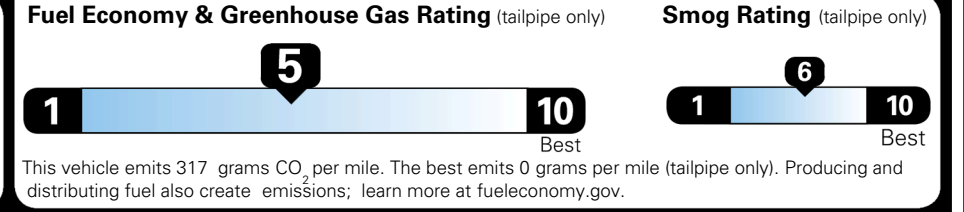

Actual results will vary for many reasons, including driving conditions and how you drive and maintain your vehicle. The average new vehicle gets 29 MPG and costs $8,500 to fuel over 5 years. Cost estimates are based on 15,000 miles per year at $ 3.30 per gallon. MPGe is miles per gasoline gallon equivalent. Vehicle emissions are a significant cause of climate change and smog.

fueleconomy.gov

Calculate personalized estimates and compare vehicles