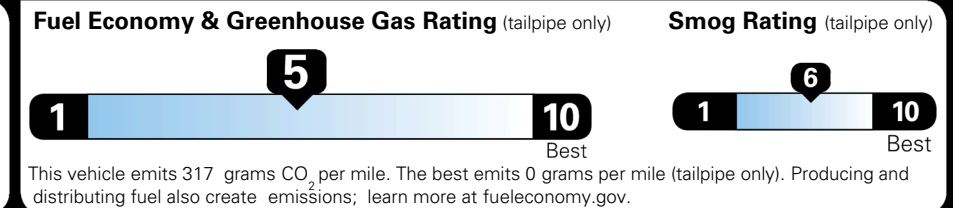

TOTAL ADDITIONAL WEIGHT: 11.6

EPA DOT Fuel Economy and Environment

Gasoline Vehicle

You spend **\$250** more in fuel costs over 5 years compared to the average new vehicle.

Annual fuel cost **\$1,750**

Actual results will vary for many reasons, including driving conditions and how you drive and maintain your vehicle. The average new vehicle gets 29 MPG and costs \$8,500 to fuel over 5 years. Cost estimates are based on 15,000 miles per year at \$ 3.30 per gallon. MPGe is miles per gasoline gallon equivalent. Vehicle emissions are a significant cause of climate change and smog.