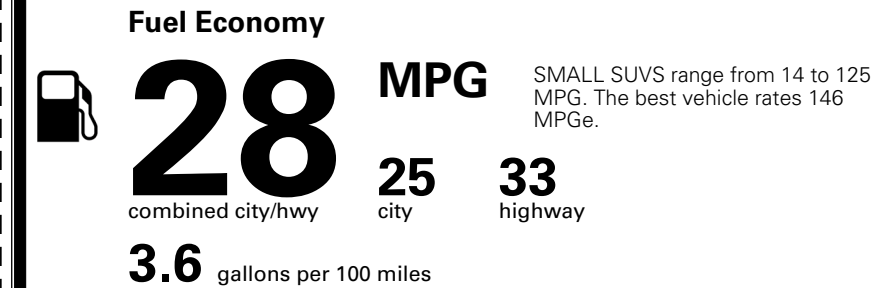

EPA DOT Fuel Economy and Environment

Gasoline Vehicle

You spend **$250** more in fuel costs over 5 years compared to the average new vehicle.

Annual fuel cost **$1,750**