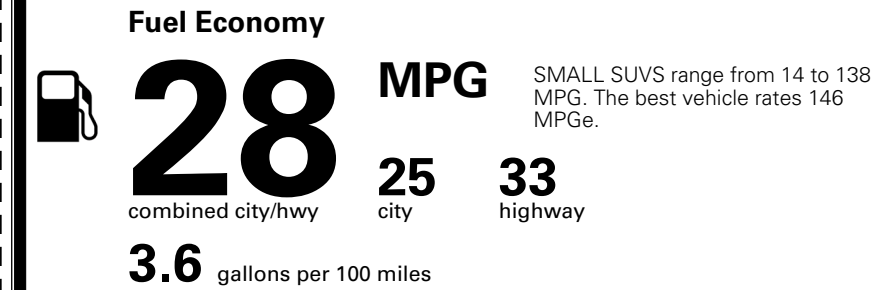

TOTAL ADDITIONAL WEIGHT: 8.1

EPA DOT Fuel Economy and Environment

Gasoline Vehicle

You spend \$250 more in fuel costs over 5 years compared to the average new vehicle.

Annual fuel cost \$1,750

Actual results will vary for many reasons, including driving conditions and how you drive and maintain your vehicle. The average new vehicle gets 29 MPG and costs \$8,500 to fuel over 5 years. Cost estimates are based on 15,000 miles per year at \$ 3.30 per gallon. MPGe is miles per gasoline gallon equivalent. Vehicle emissions are a significant cause of climate change and smog.