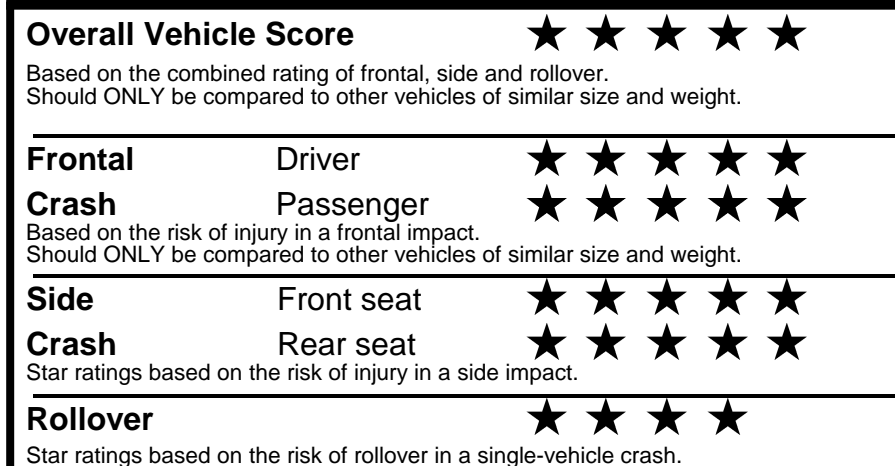

### GOVERNMENT 5-STAR SAFETY RATINGS

Star ratings range from 1 to 5 stars (★★★★★) with 5 being the highest.  
 Source: National Highway Traffic Safety Administration (NHTSA).  
[www.safercar.gov](http://www.safercar.gov) or 1-888-327-4236