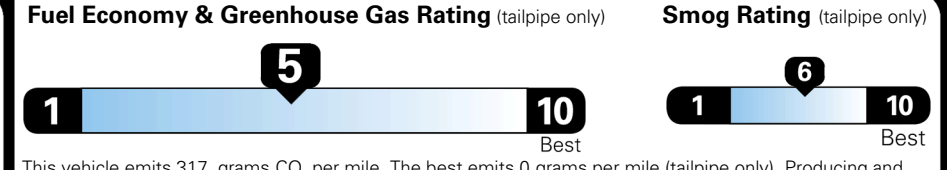

Actual results will vary for many reasons, including driving conditions and how you drive and maintain your vehicle. The average new vehicle gets 29 MPG and costs $8,500 to fuel over 5 years. Cost estimates are based on 15,000 miles per year at $ 3.30 per gallon. MPGe is miles per gasoline gallon equivalent. Vehicle emissions are a significant cause of climate change and smog.

fueleconomy.gov
Calculate personalized estimates and compare vehicles